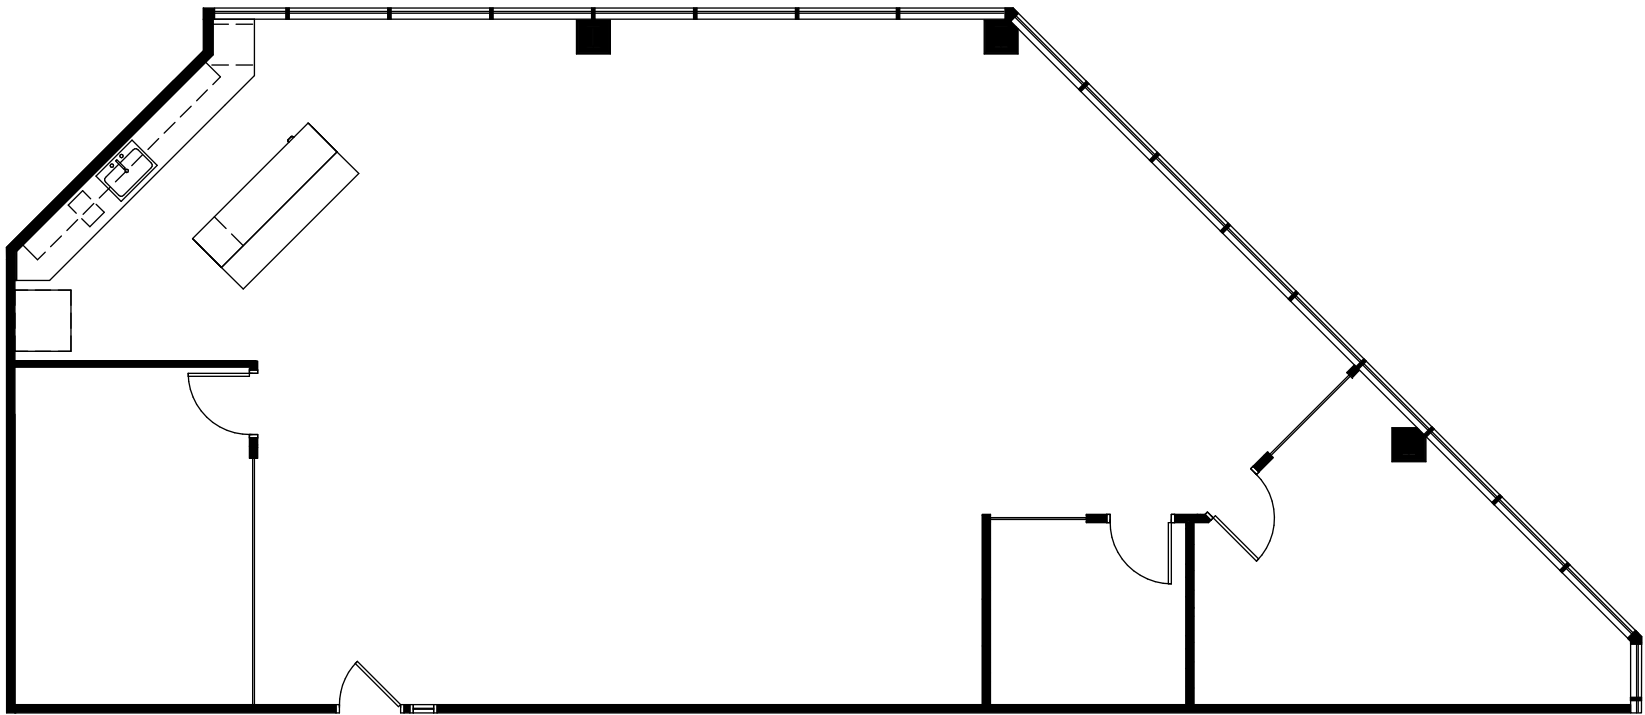

# BROADWAY WEST

Suite 1950

As-Built      2,575 Sq. Ft.

\* Dimensions are Deemed  
as Accurate but not to Scale

OWNED & MANAGED BY

LEASED BY