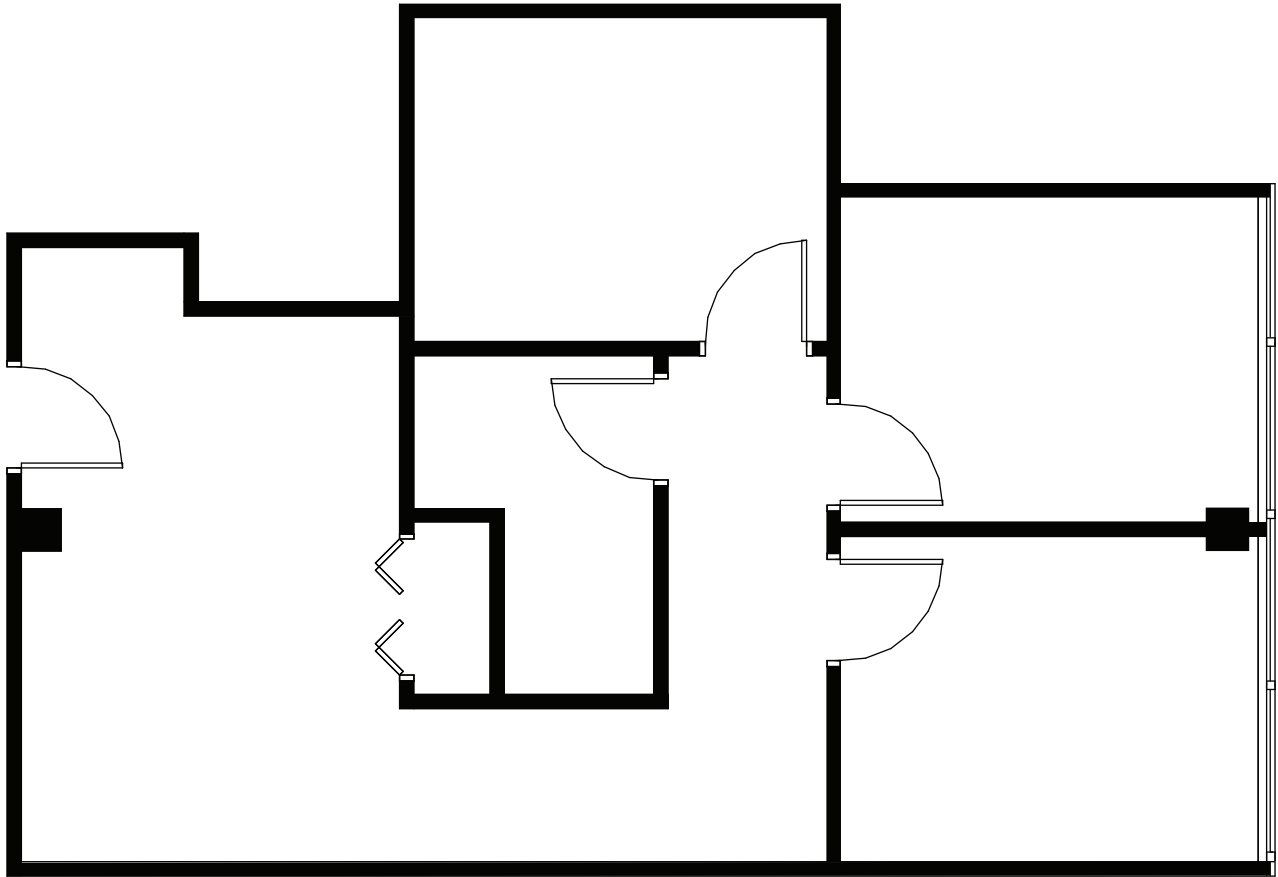

BROADWAY EAST

Suite 180

As-Built 913 Sq. Ft.

* Dimensions are Deemed
as Accurate but not to Scale

OWNED & MANAGED BY

LEASED BY