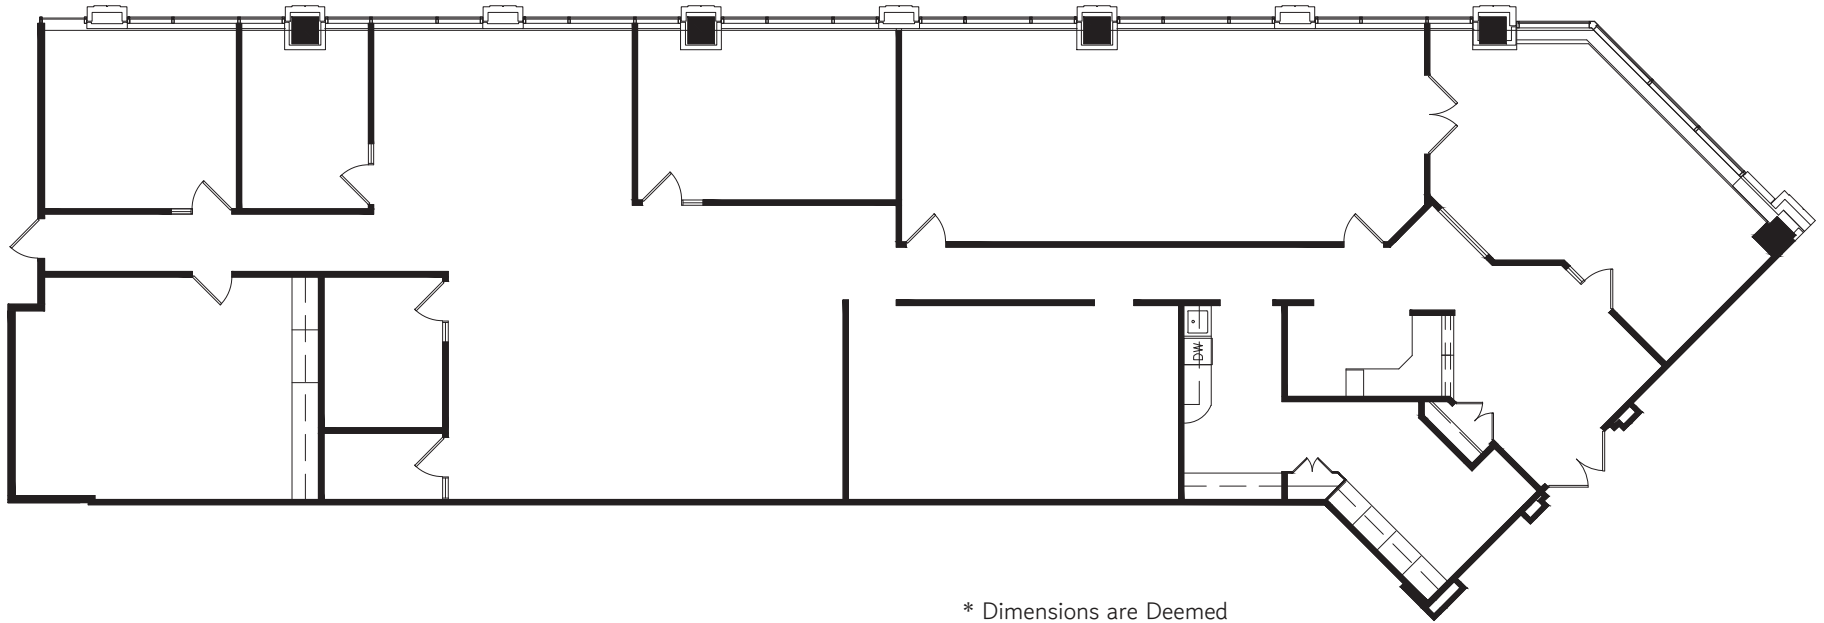

Suite 170

As-Built      5,322 Sq. Ft.

\* Dimensions are Deemed  
as Accurate but not to Scale

OWNED & MANAGED BY

LEASED BY