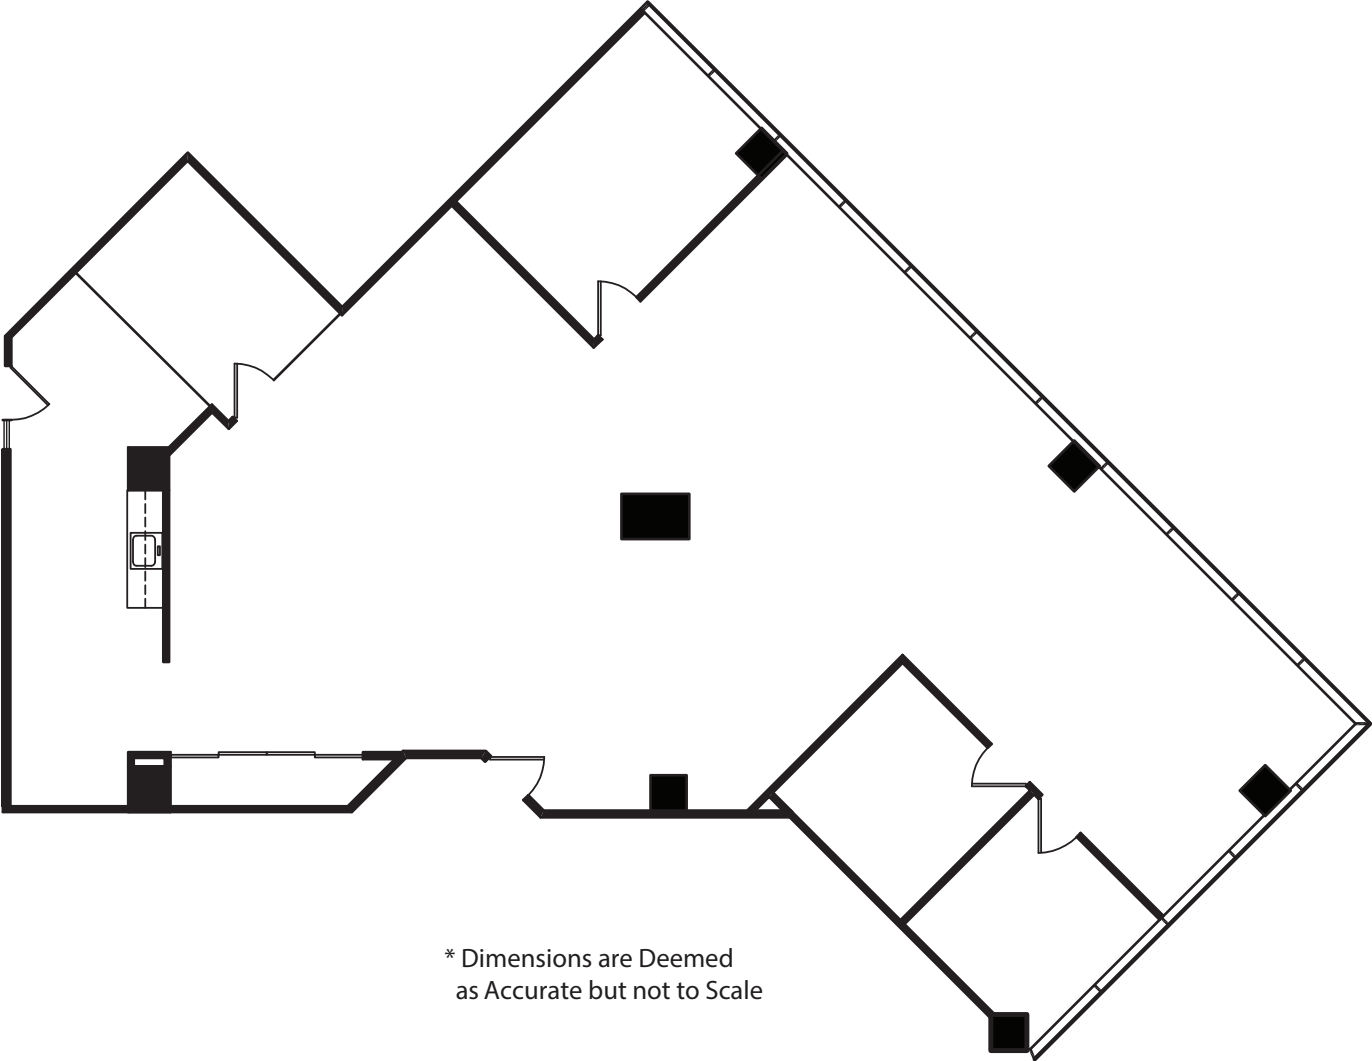

# CIBC PLACE

Suite 170

As-Built 2,623 Sq. Ft.

\* Dimensions are Deemed as Accurate but not to Scale