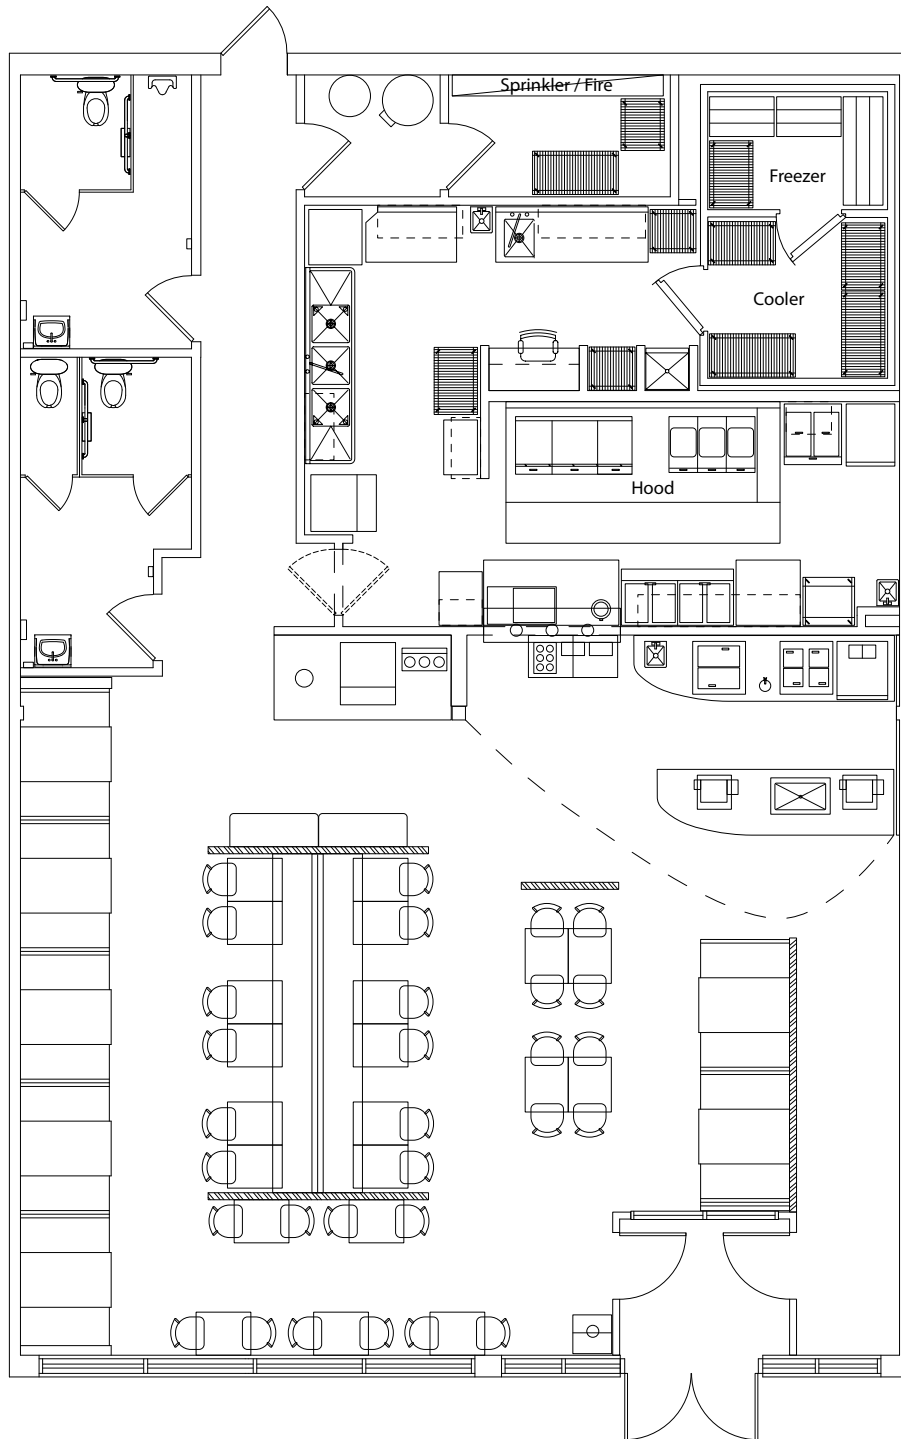

Chesterfield Crossing

1671 Clarkson Road

As-Built 2,400 Sq. Ft.

** Dimensions are Deemed as Accurate but not to Scale*

OWNED & MANAGED BY

LEASED BY