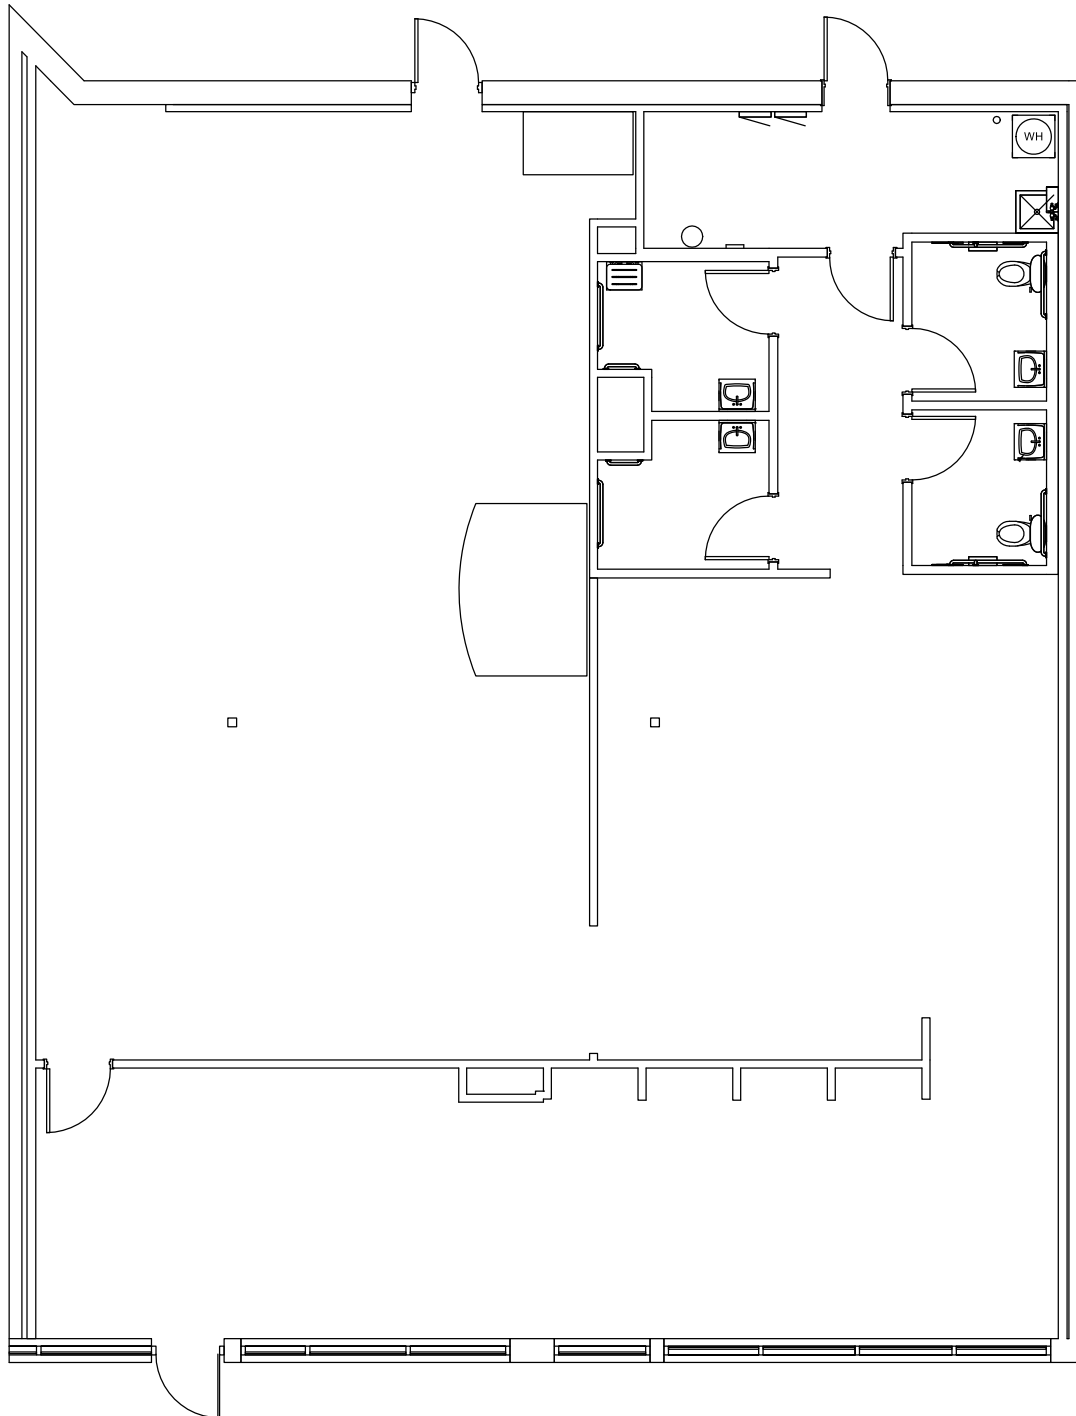

# Chesterfield Crossing

1657 Clarkson Road

As-Built 2,988 Sq. Ft.

*\* Dimensions are Deemed  
as Accurate but not to Scale*

OWNED & MANAGED BY

LEASED BY