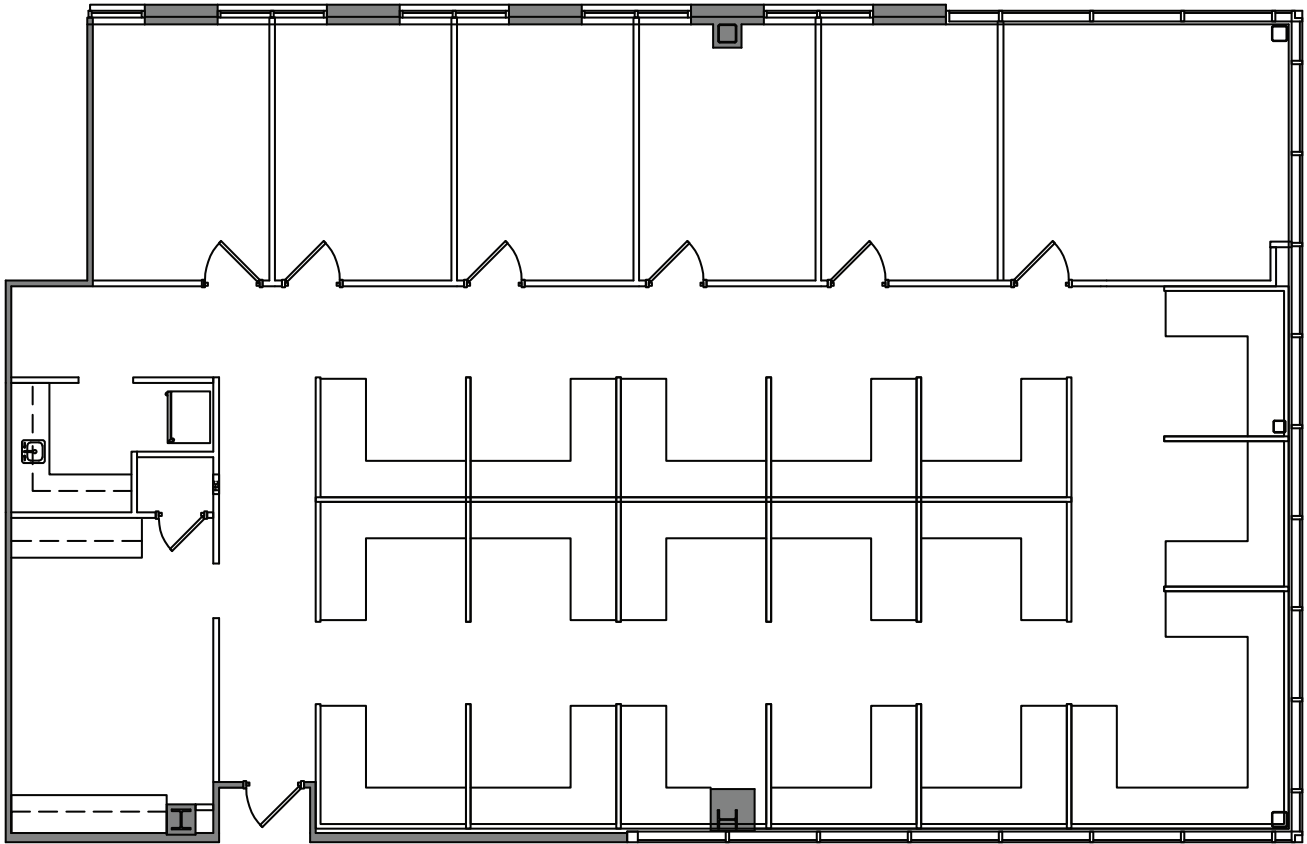

HIGHLANDS

HIGHLANDS ONE @ FOREST PARK

Suite 160

As-Built 3,367 Sq. Ft.

* Dimensions are Deemed as Accurate but not to Scale

OWNED & MANAGED BY

LEASED BY