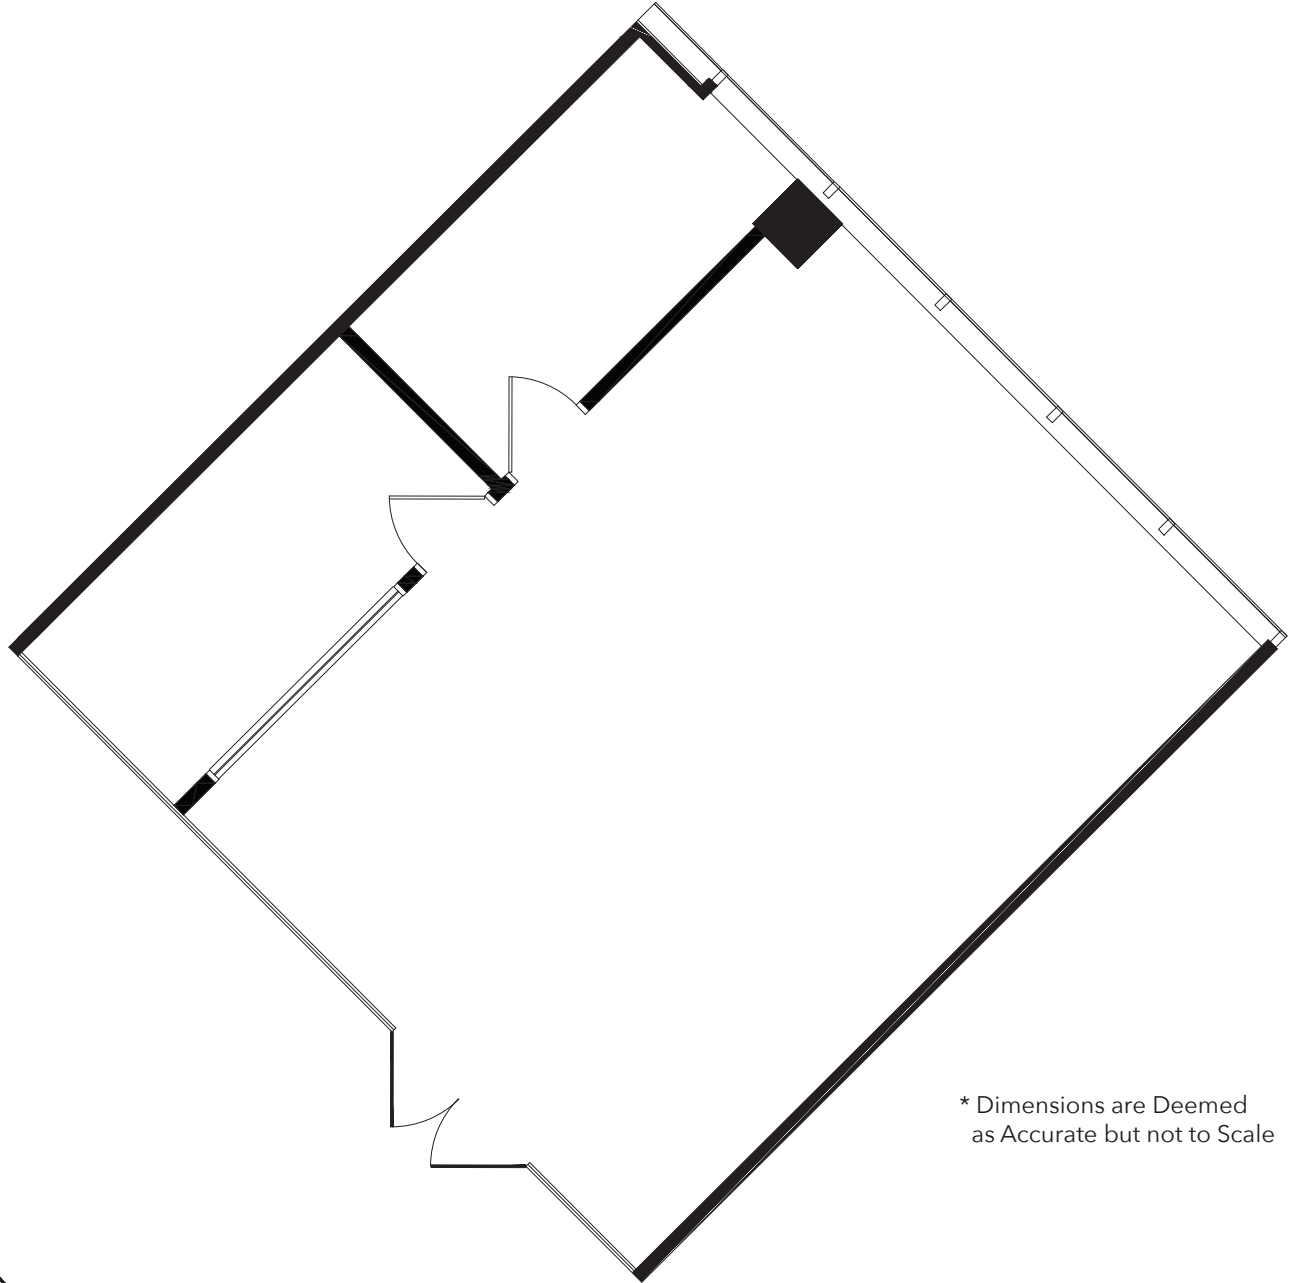

# MINNESOTA CENTER

Suite 160

As-Built

845 Sq. Ft.

\* Dimensions are Deemed  
as Accurate but not to Scale

OWNED & MANAGED BY

LEASED BY