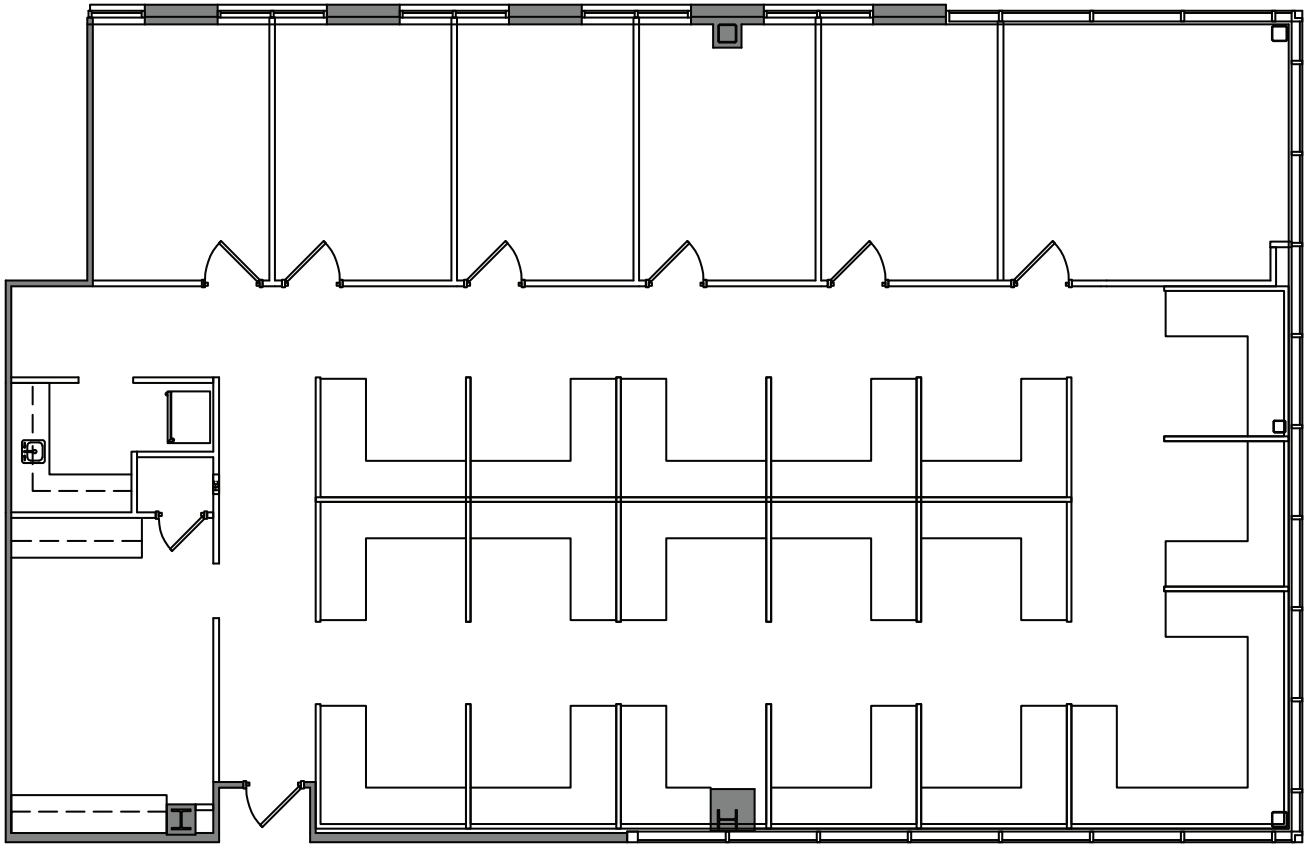

HIGHLANDS

HIGHLANDS ONE @ FOREST PARK

Suite 160

As-Built 3,367 Sq. Ft.

* Dimensions are Deemed as Accurate but not to Scale

LEASED BY

**AVISON
YOUNG**

OWNED & MANAGED BY