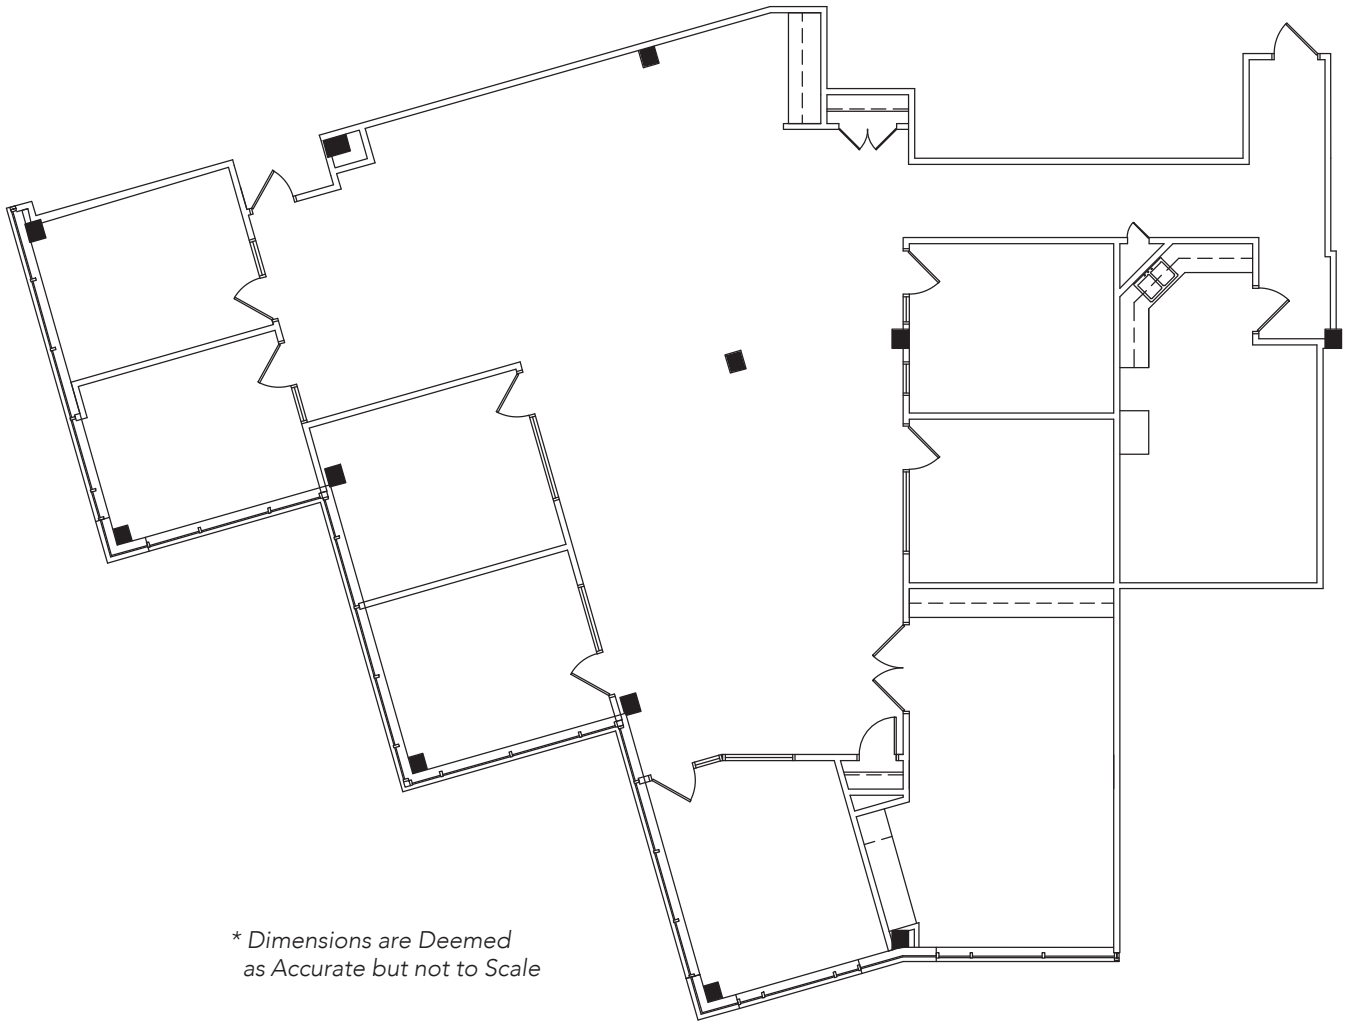

FLAGSHIP

corporate center

Suite 125

As-Built 4,464 Sq. Ft.

** Dimensions are Deemed
as Accurate but not to Scale*

OWNED & MANAGED BY

LEASED BY