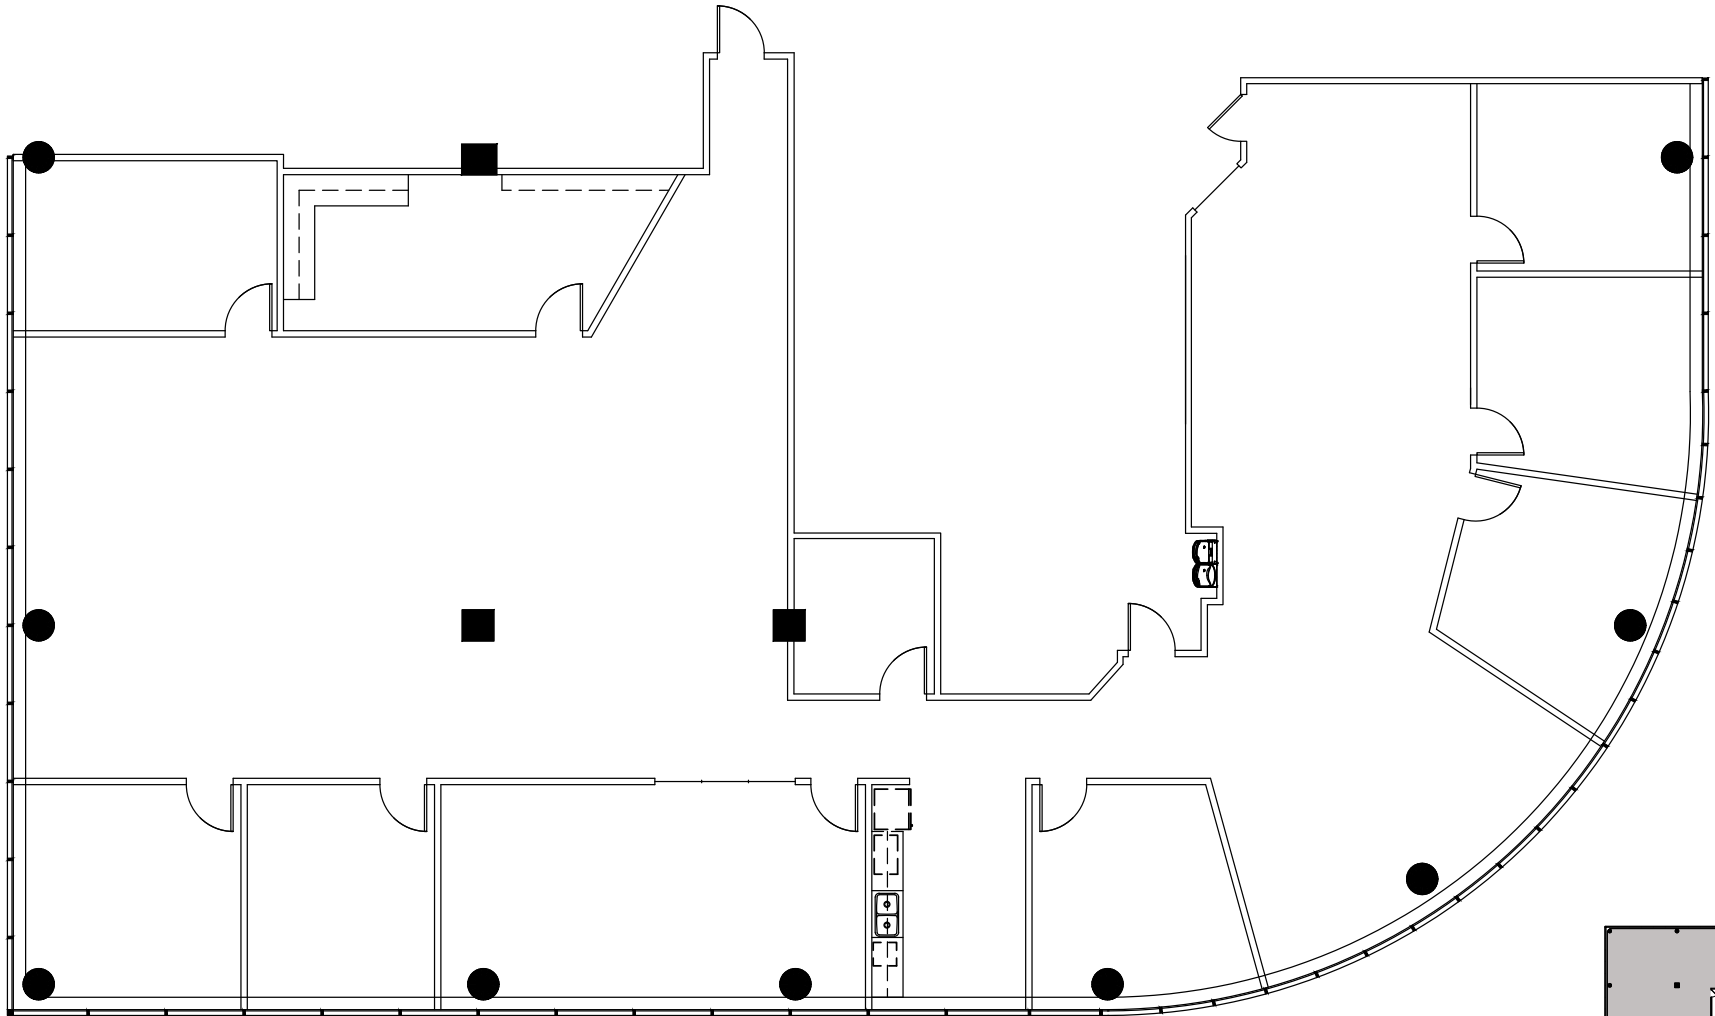

BEMISTON TOWER

Suite 1120

As-Built 5,497 Sq. Ft.

LEASED & MANAGED BY

** Dimensions are Deemed as Accurate but not to Scale*