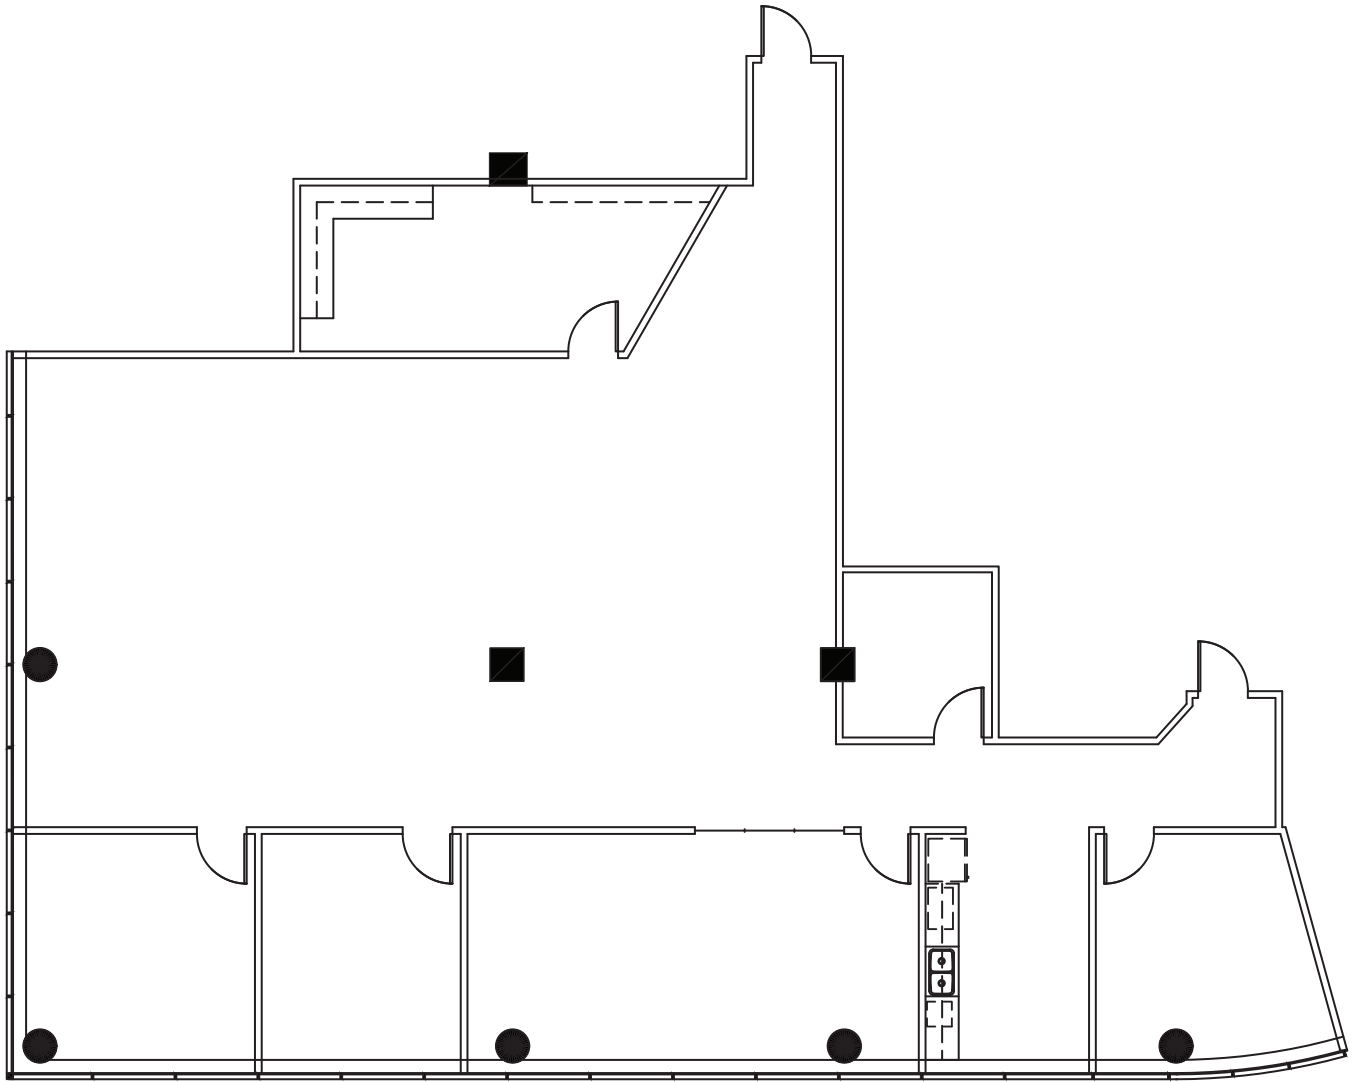

 **BEMISTON TOWER**

Suite 1100

As-Built 3,546 Sq. Ft.

* Dimensions are Deemed as Accurate but not to Scale

LEASED & MANAGED BY