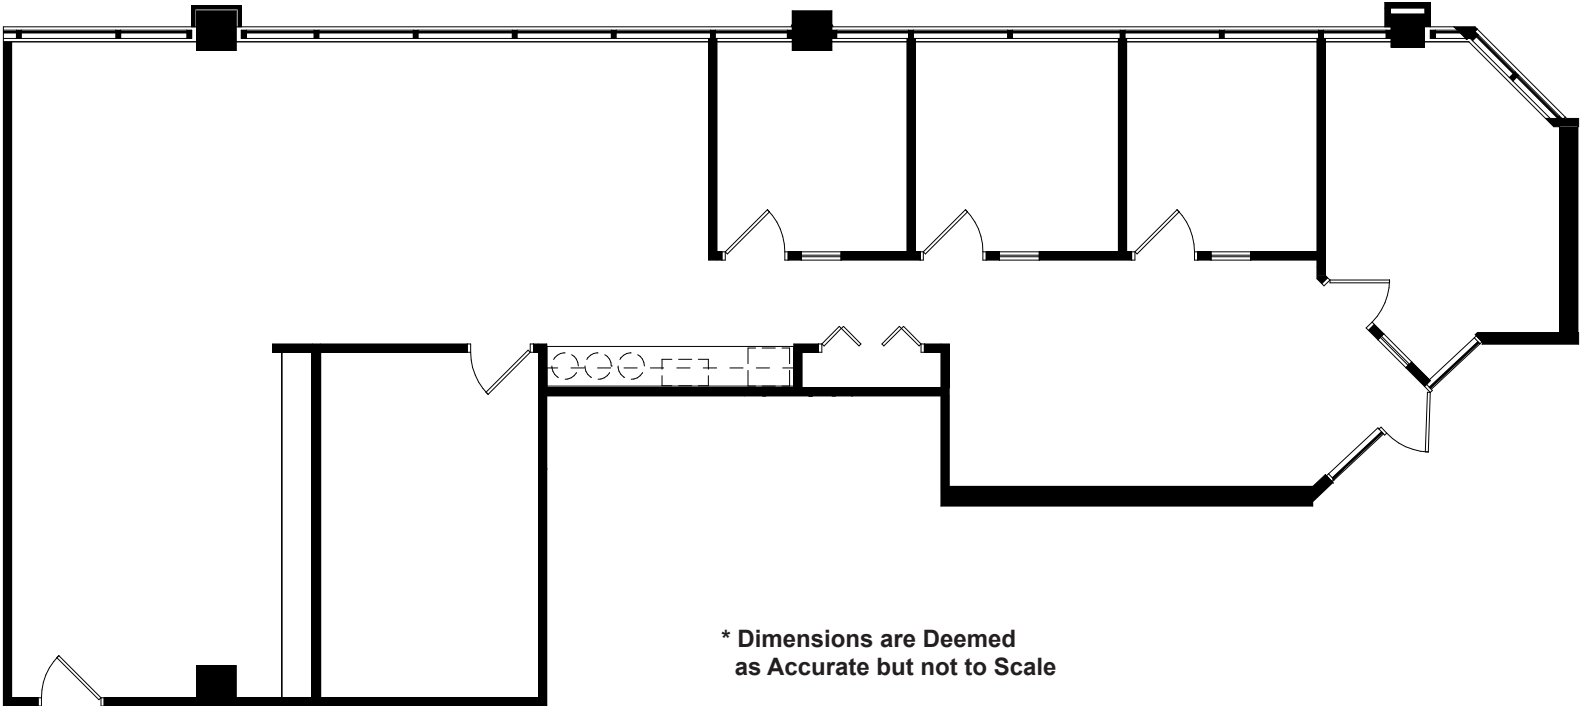

WEST RIDGE

Suite 110

As-Built 2,193 Sq. Ft.

OWNED & MANAGED BY

LEASED BY