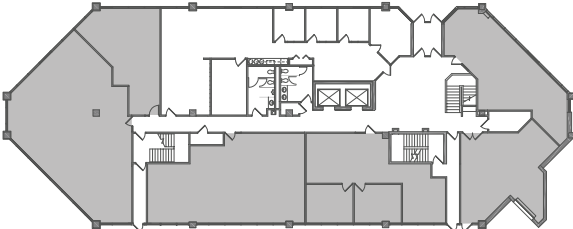

WEST RIDGE

Suite 110

As-Built 2,193 Sq. Ft.

OWNED & MANAGED BY

LEASED BY