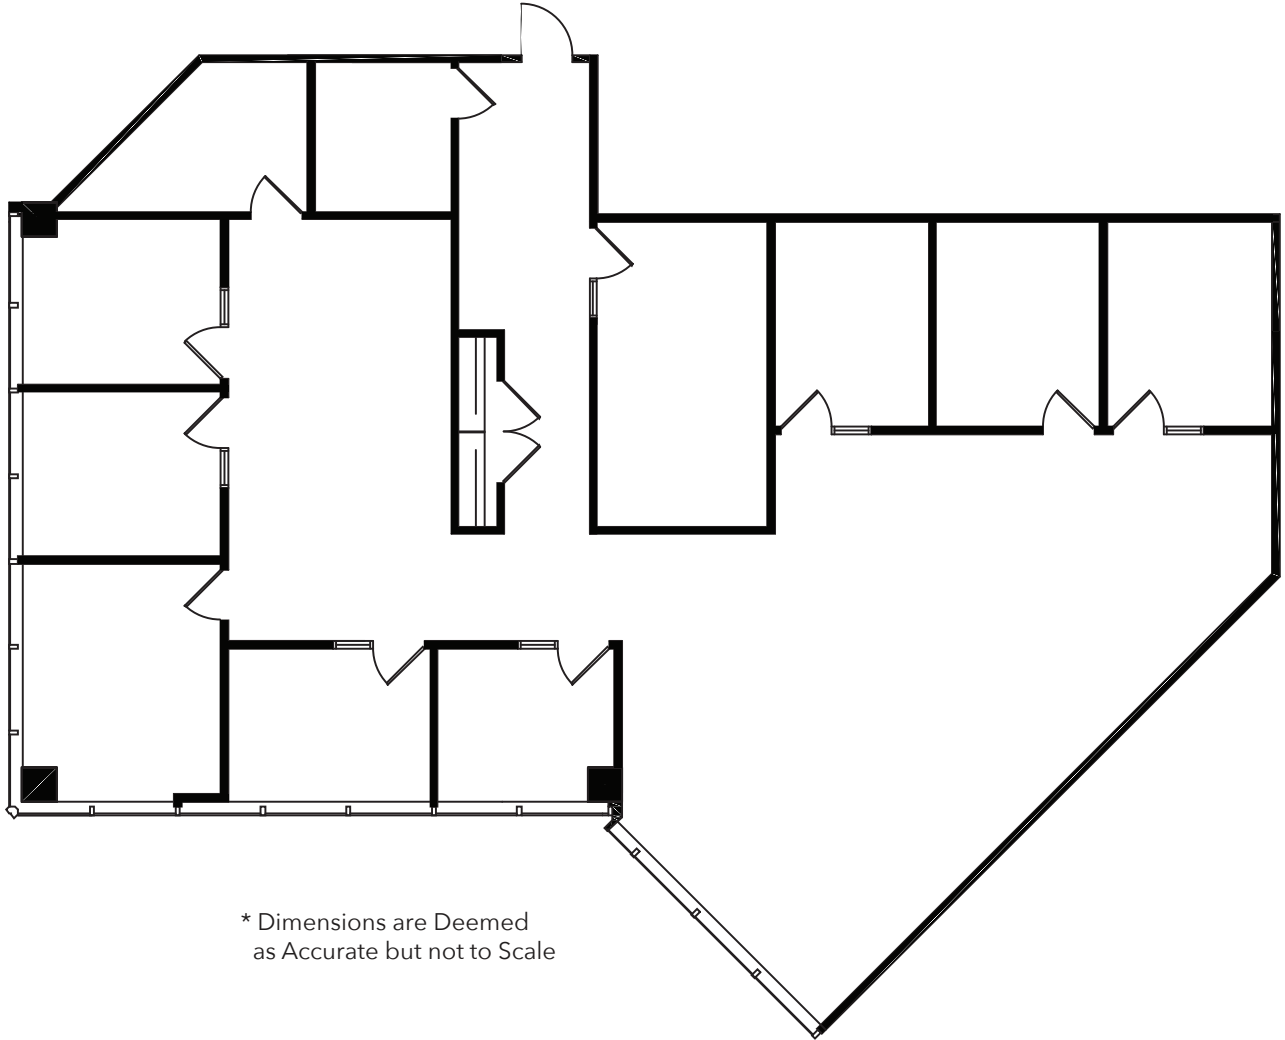

MINNESOTA CENTER

Suite 1080

As-Built 3,365 Sq. Ft.

* Dimensions are Deemed
as Accurate but not to Scale

OWNED & MANAGED BY

LEASED BY