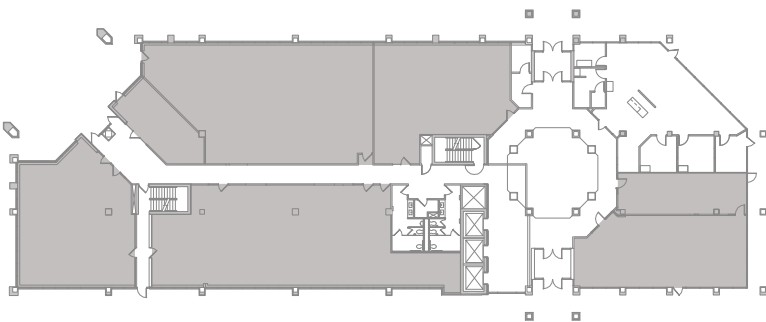

EDINBOROUGH

CORPORATE CENTER

Suite 100

As-Built 2,086 Sq. Ft.

OWNED & MANAGED BY

LEASED BY