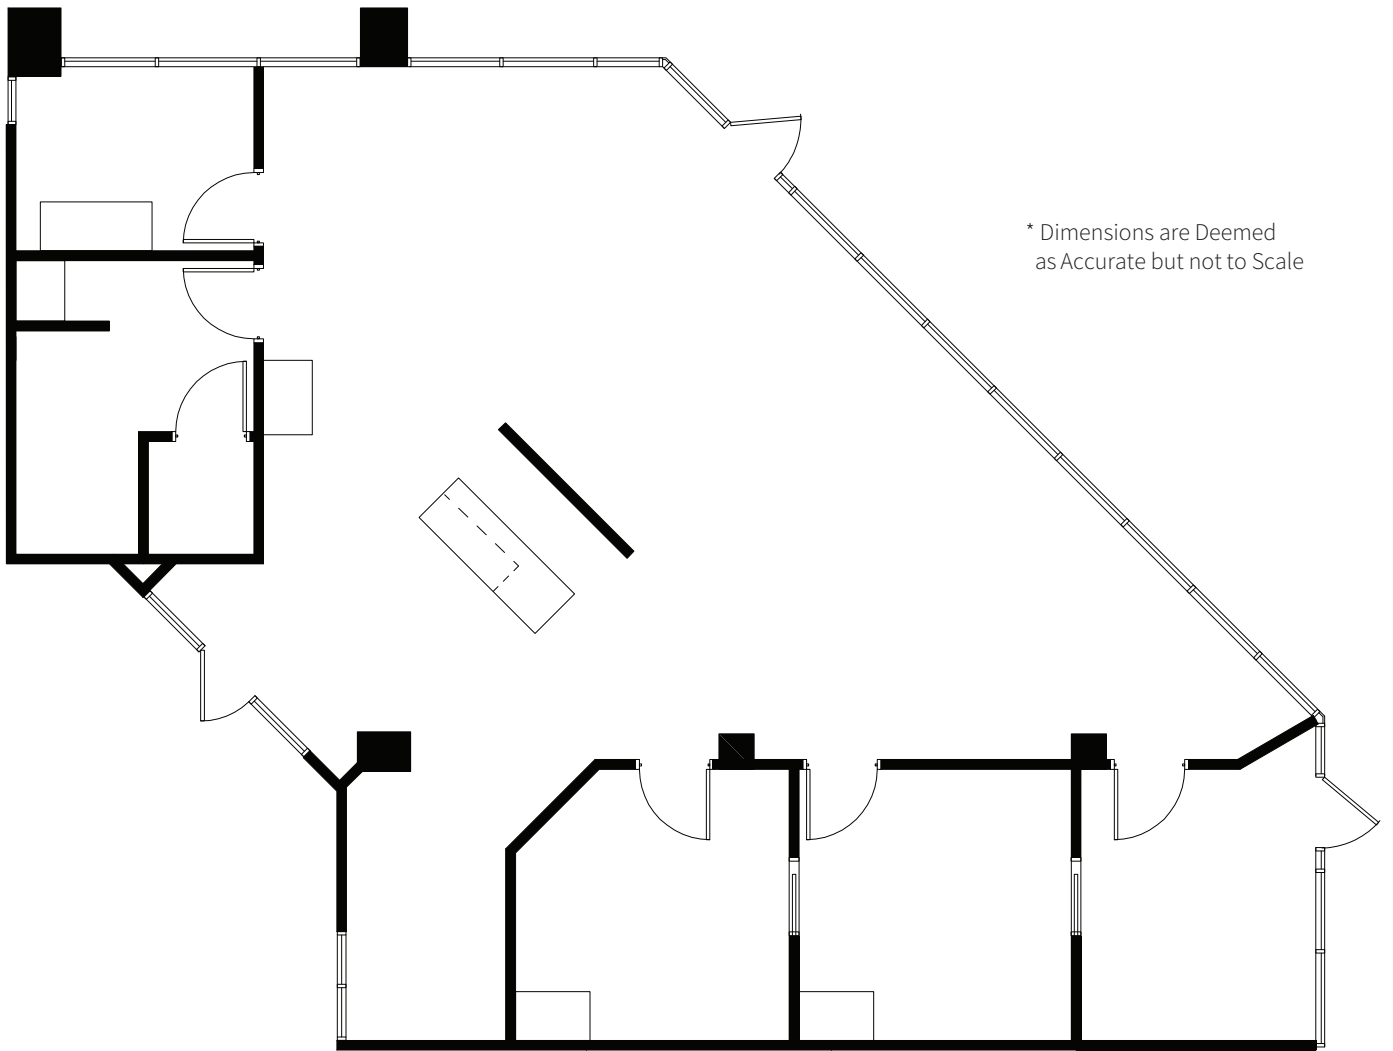

EDINBOROUGH

CORPORATE CENTER

Suite 100

As-Built 2,086 Sq. Ft.

OWNED & MANAGED BY

LEASED BY