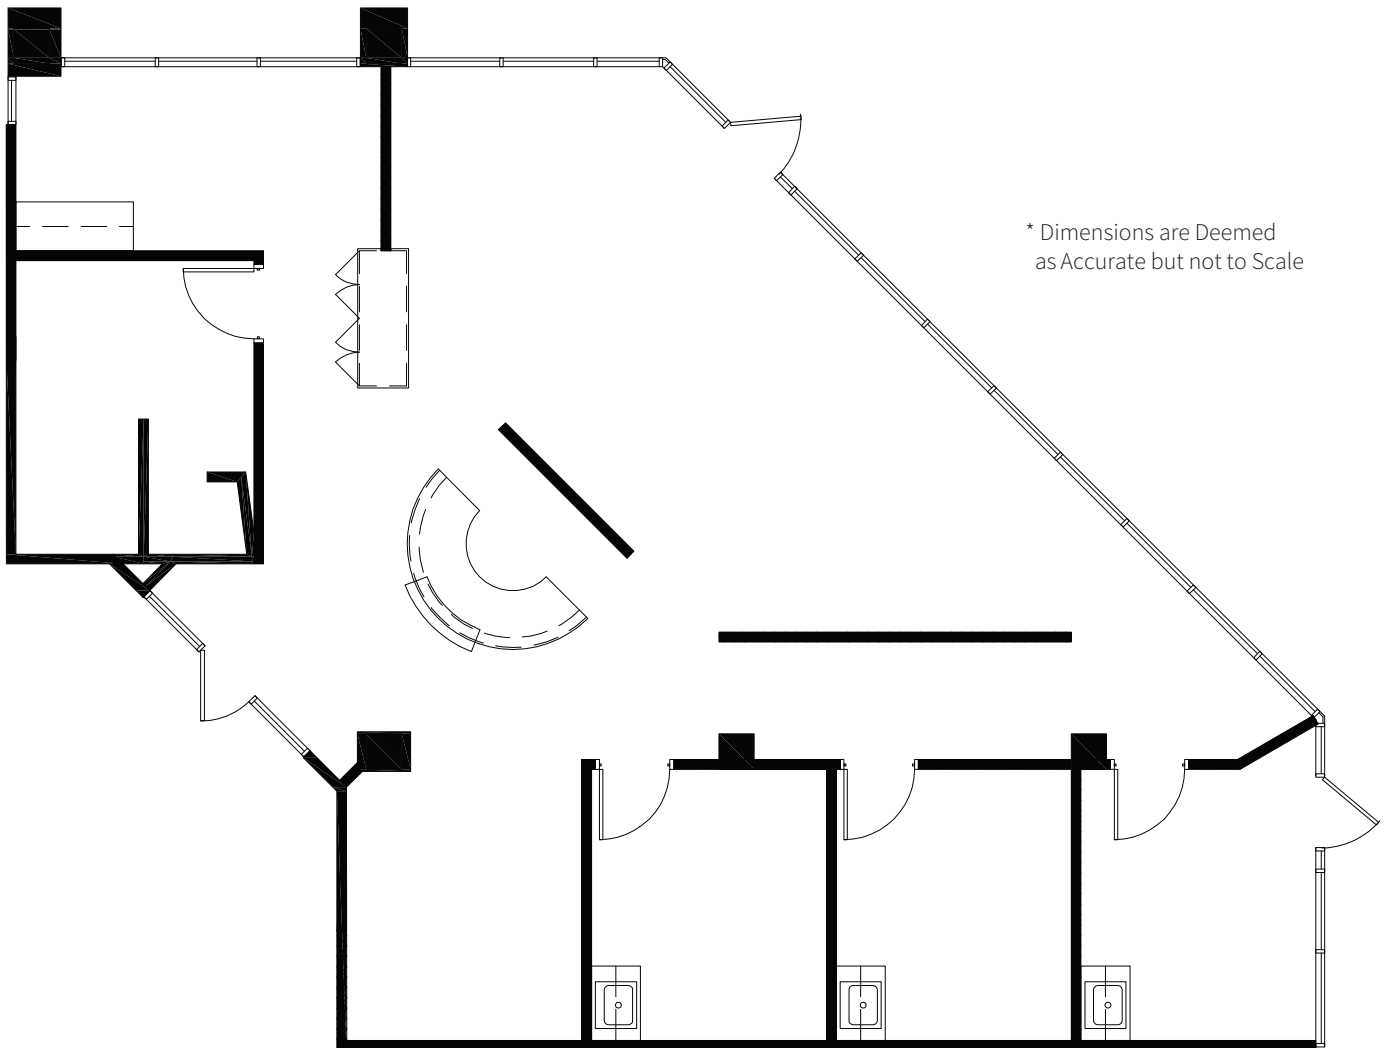

EDINBOROUGH

CORPORATE CENTER

Suite 100

As-Built 2,086 Sq. Ft.

OWNED & MANAGED BY

LEASED BY