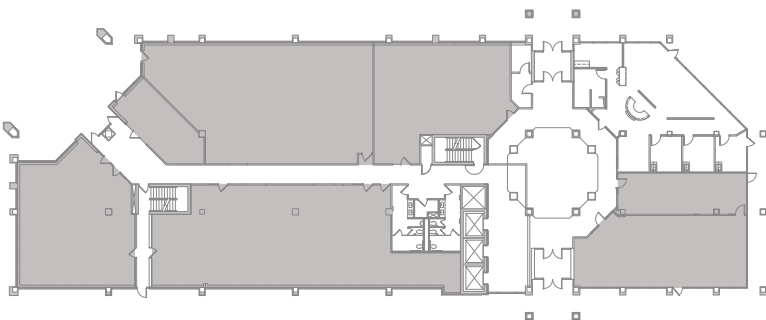

EDINBOROUGH

CORPORATE CENTER

Suite 100

As-Built 2,086 Sq. Ft.

OWNED & MANAGED BY

LEASED BY