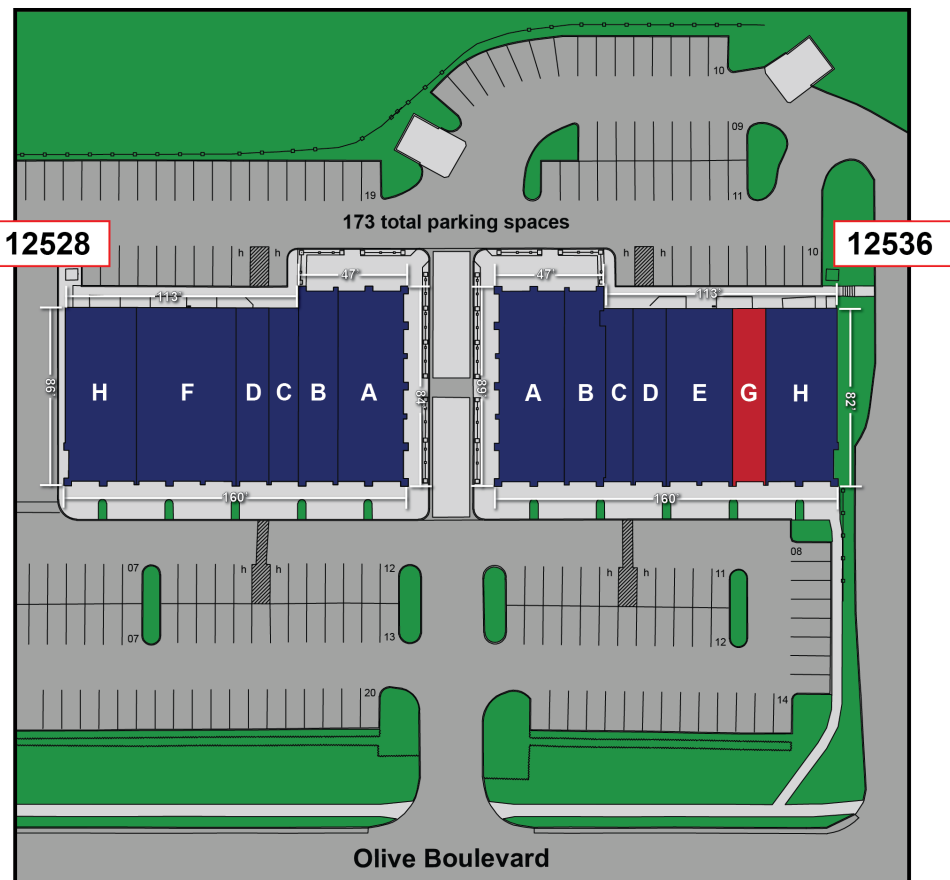

### 12528 Olive Blvd.

SUITE	STATUS	SF
A	Gulf Shores Restaurant & Grill	2,928
B	Cutco Kitchen	1,450
C	St. Louis Gyro	1,281
D	Amor Nails & Spa	1,334
F	Premier Dental Partners	4,002
H	Massage Envy	2,840

### 12536 Olive Blvd.

SUITE	STATUS	SF
A	Chicken Salad Chick	2,928
B	Altus Properties	1,732
C	Cookie Cutters	1,157
D	European Wax Center	1,334
E	Jet's Pizza	2,668
<b>G</b>	<b>AVAILABLE</b>	<b>1,334</b>
H	Metro Design Studio	2,840

## Shoppes at Questover

**RETAIL**  
**1,334SF AVAILABLE**

**12528-12536 OLIVE BOULEVARD,  
CREVE COEUR, MISSOURI 63141**

- Heavy Traffic Retail Center (32,151 Vehicles Per Day)
- Building and Monument Signage Available
- Well-Established Retail Tenants
- Easy Access to I-270

### TRAFFIC COUNTS

- Olive Boulevard: 32,151 VPD