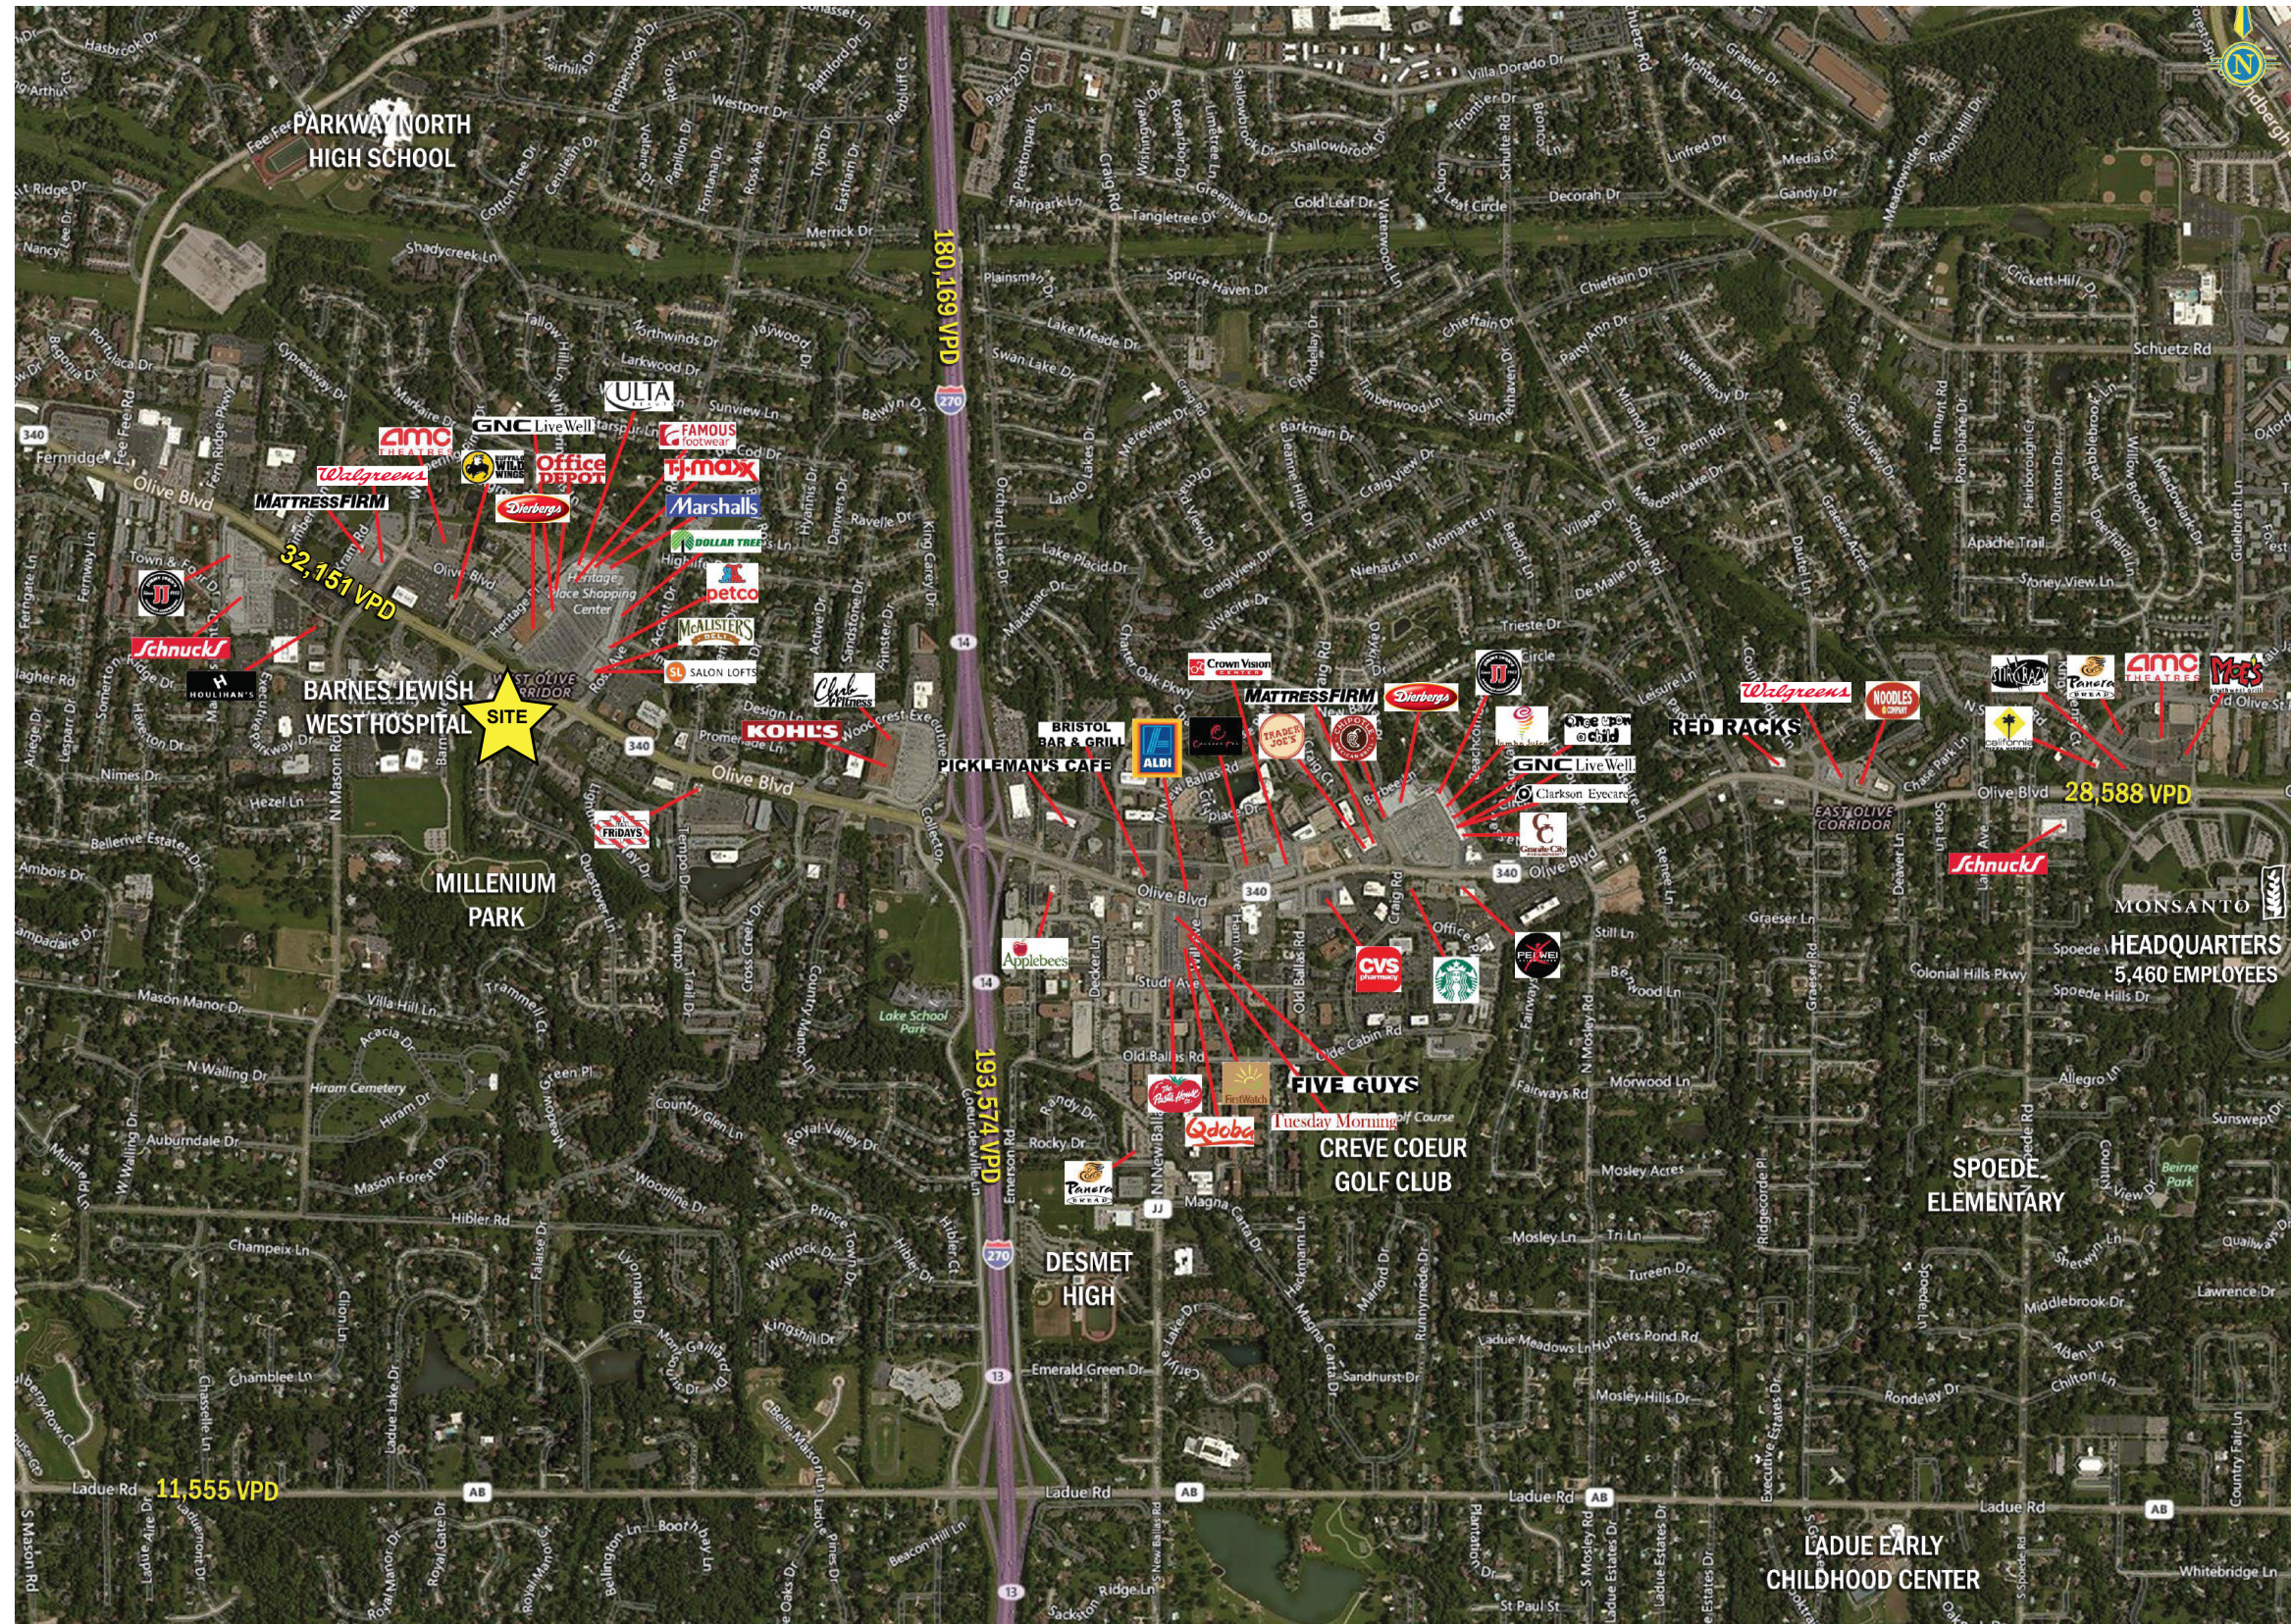

## Shoppes at Questover

**RETAIL**  
**1,334SF AVAILABLE**

**12528-12536 OLIVE BOULEVARD,  
CREVE COEUR, MISSOURI 63141**

- Heavy Traffic Retail Center (32,151 Vehicles Per Day)
- Building and Monument Signage Available
- Well-Established Retail Tenants
- Easy Access to I-270

**Excellent Visibility on Olive Boulevard**

### PROPERTY DETAILS

- Strong Retail Trade Area
- Dense Daytime Population
- Affluent West County Residential Base
- Signalized Intersection at Olive Boulevard and Heritage Place
- 7.3/1,000 SF Parking Ratio

### TRAFFIC COUNTS

- Olive Boulevard: 32,151 VPD