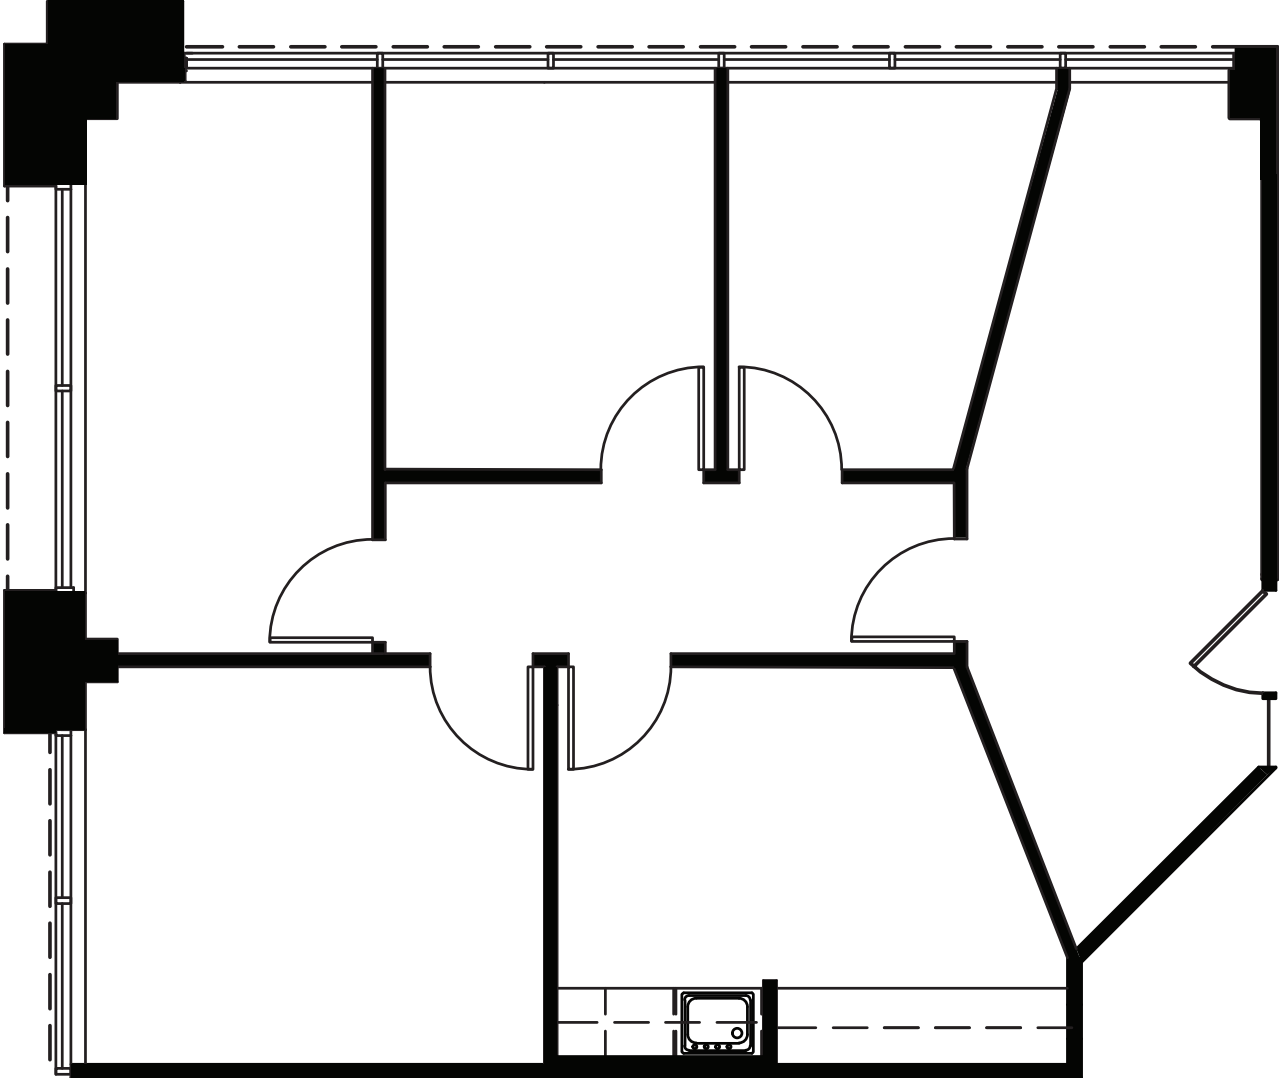

# CREVE COEUR Pavilion

10560 Old Olive St. Rd.  
Suite 230  
As-Built      1,161 Ft.

\* Dimensions are Deemed  
as Accurate but not to Scale