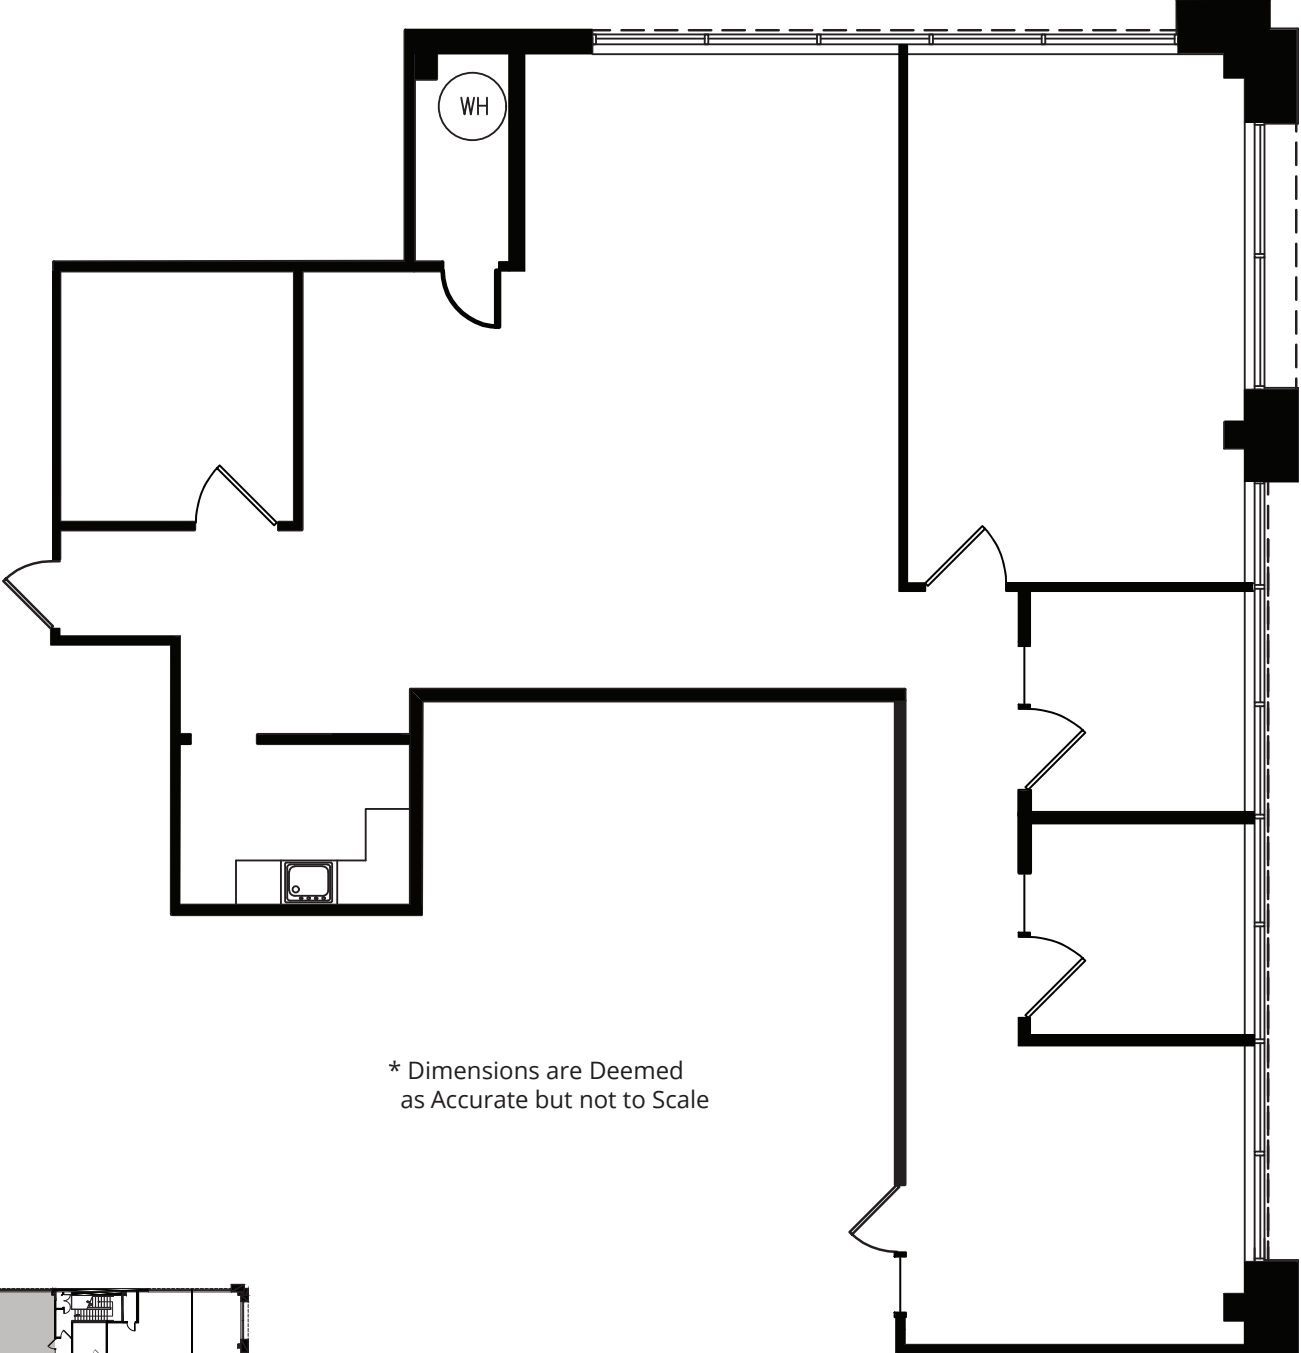

# CREVE COEUR Pavilion

10560 Old Olive St. Rd.  
Suite 220  
As-Built      2,232 Ft.

\* Dimensions are Deemed as Accurate but not to Scale