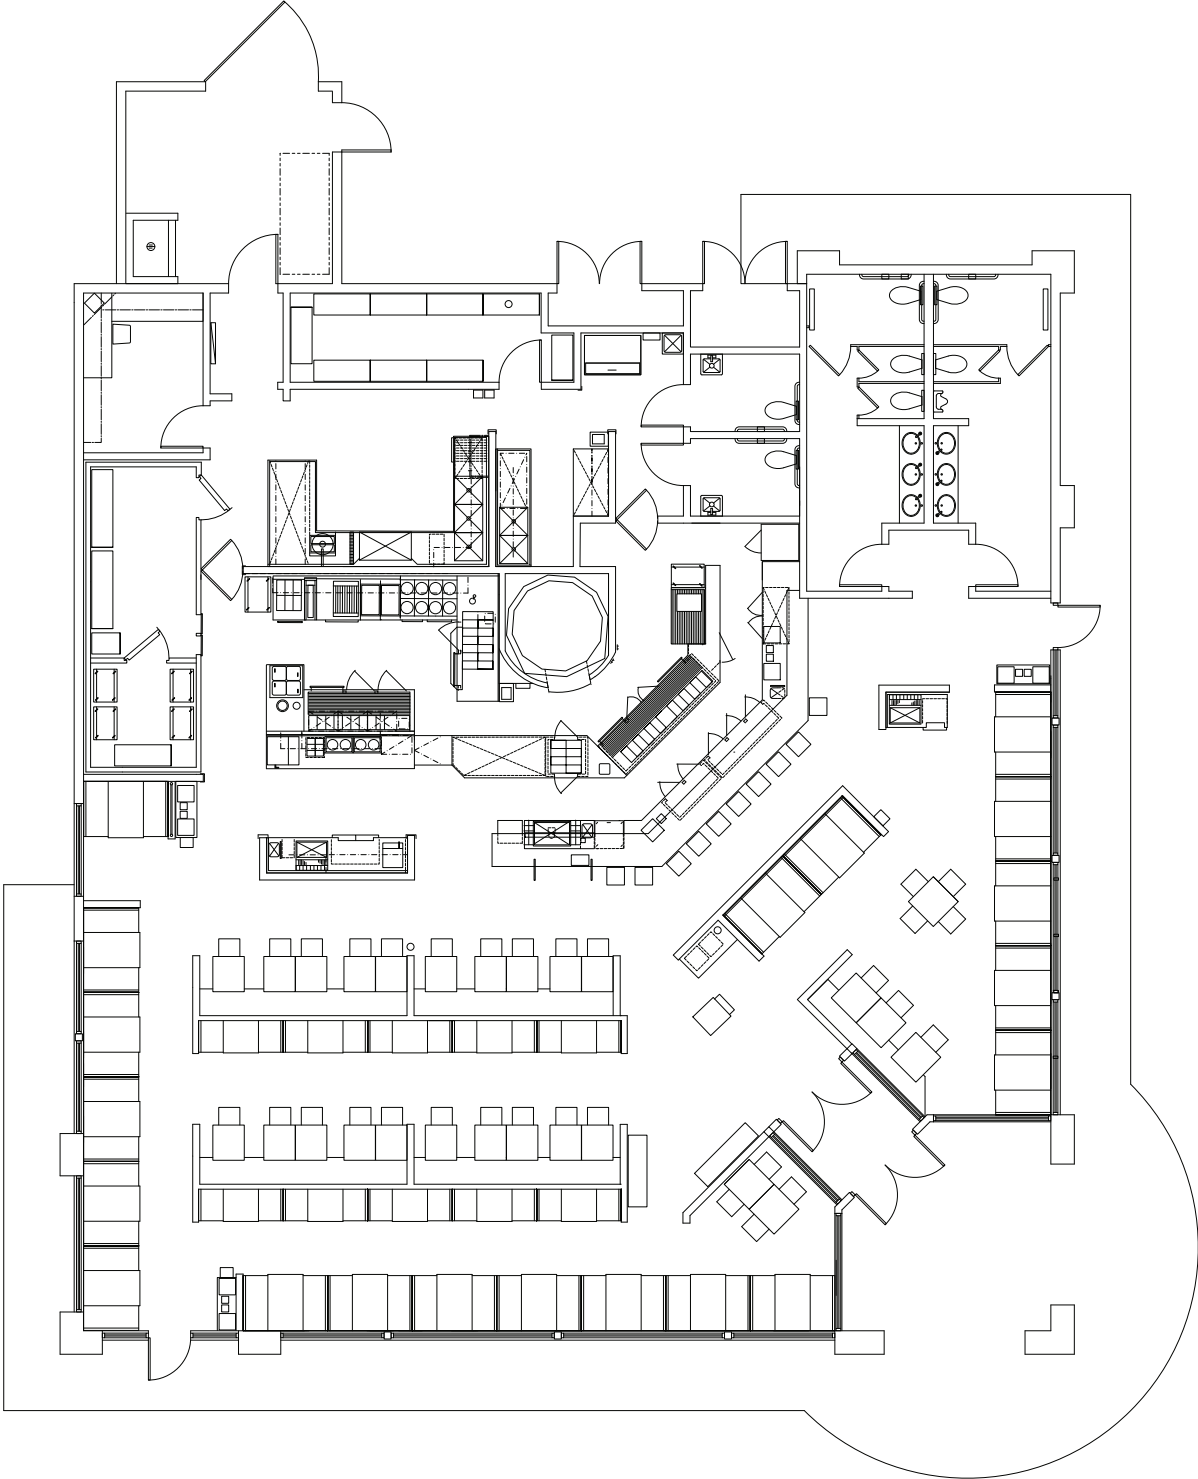

CREVE COEUR *Pavilion*

10590 Old Olive St. Rd.
As-Built 5,169 Ft.

* Dimensions are Deemed
as Accurate but not to Scale