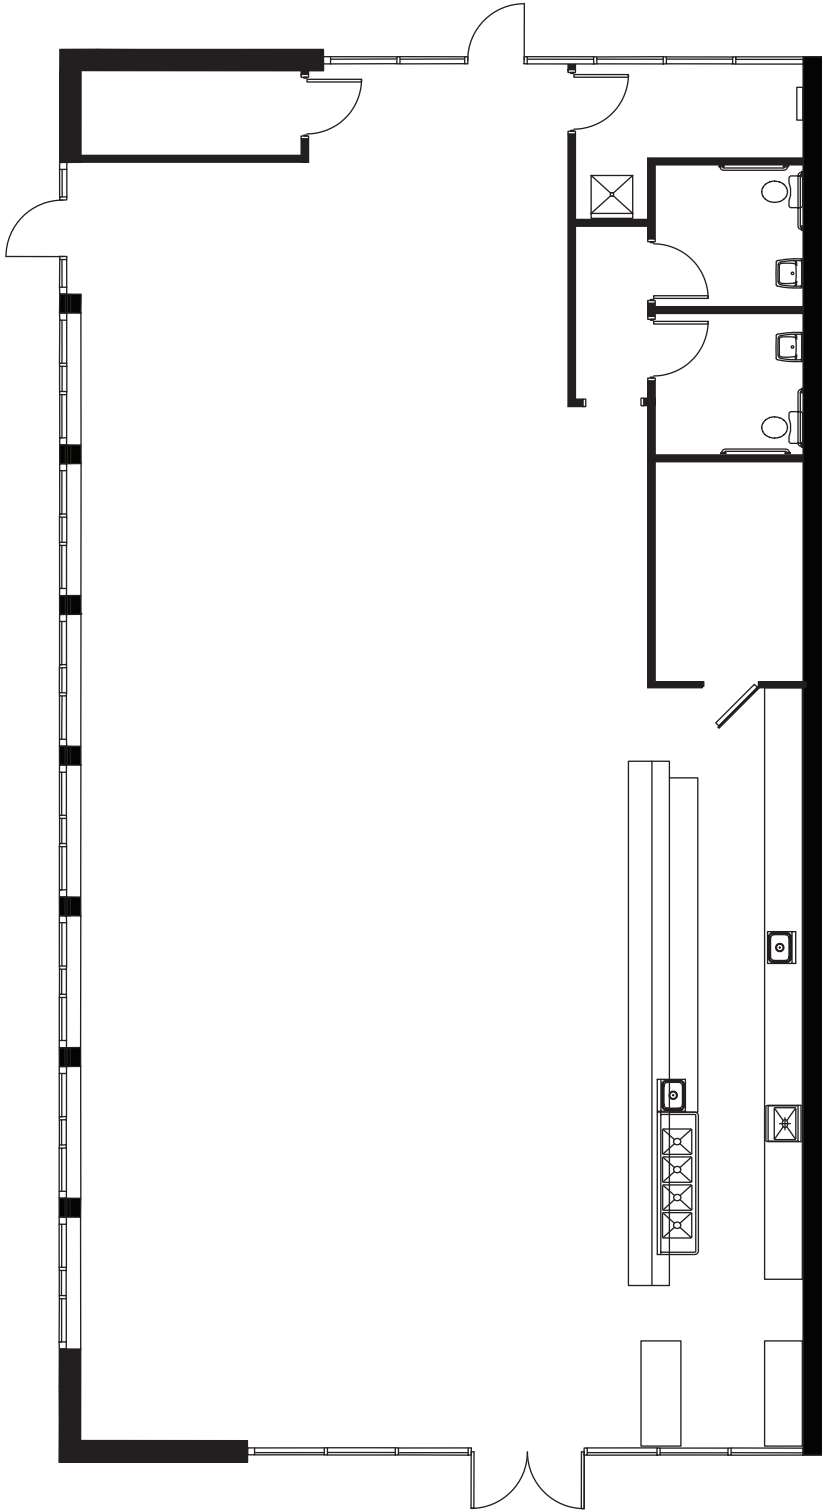

CREVE COEUR *Pavilion*

10453 Olive Blvd.

As-Built 3,000 Ft.

* Dimensions are Deemed as Accurate but not to Scale