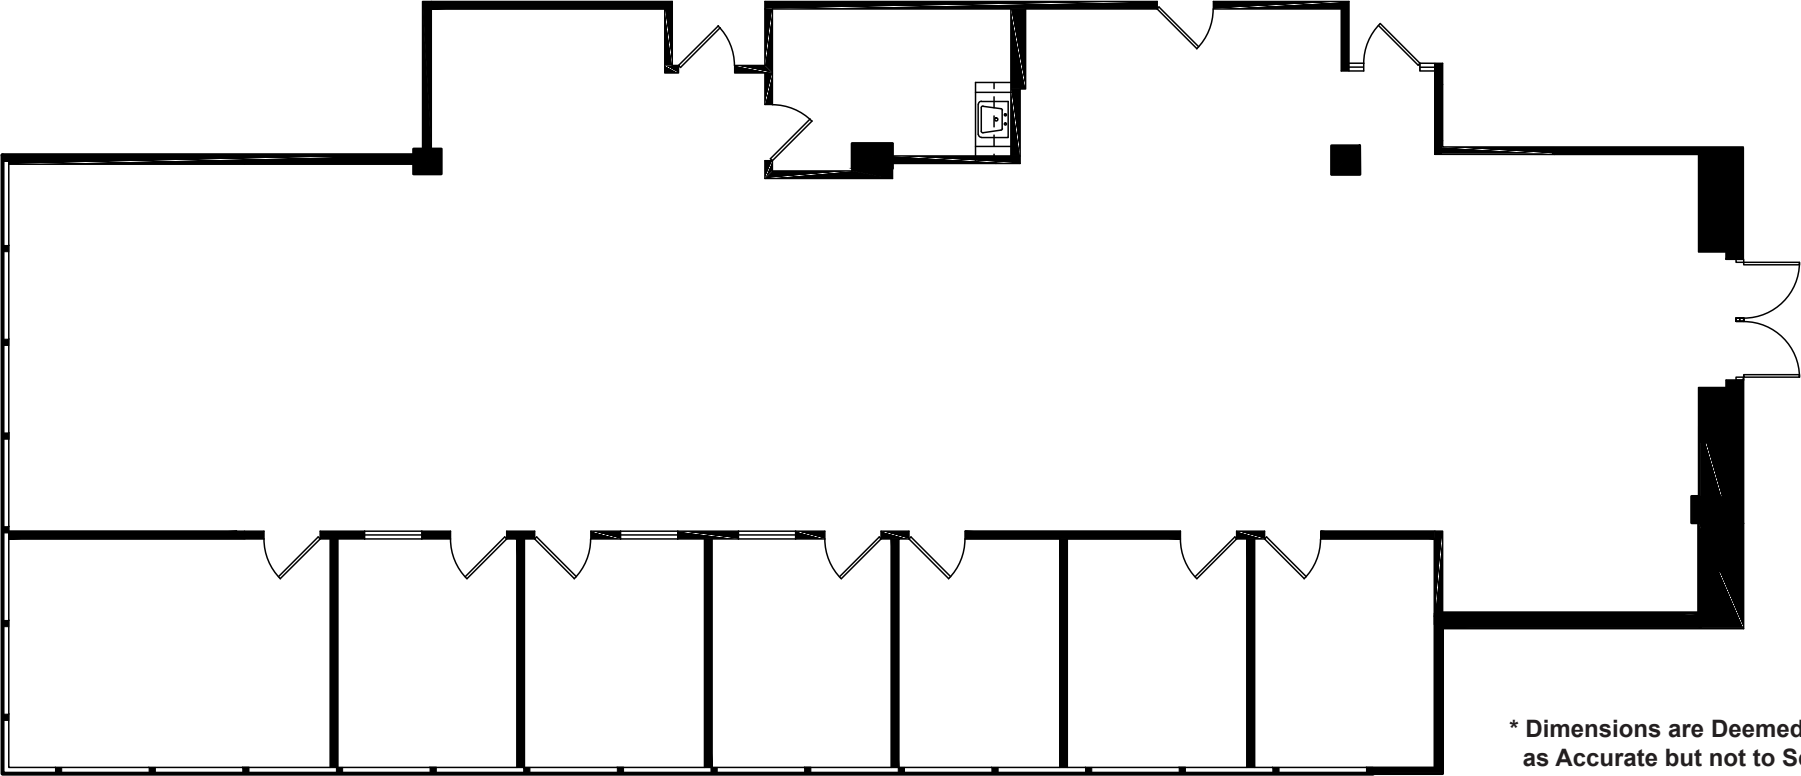

# 600 Parkway

Suite 110

As-Built 4,256 Sq. Ft.

\* Dimensions are Deemed as Accurate but not to Scale

**NEWMARK**  
ZIMMER