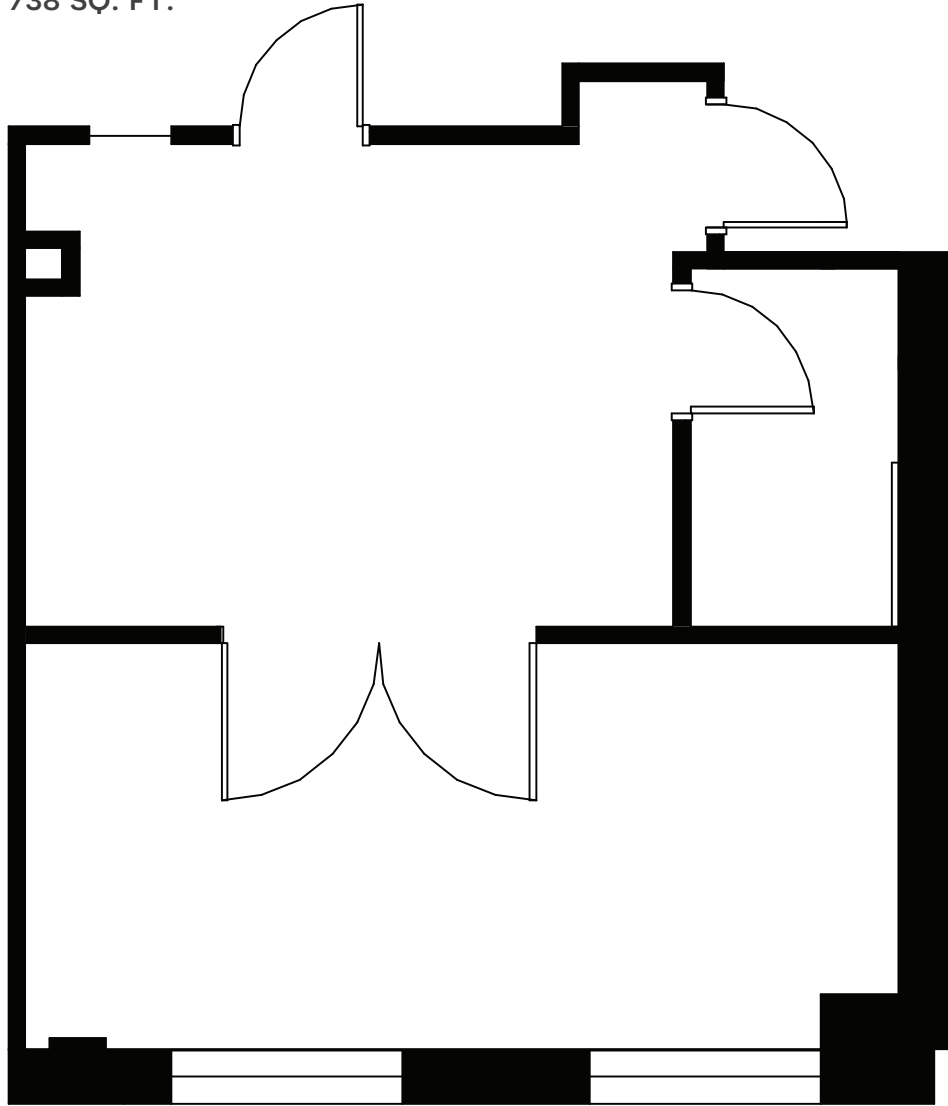

2ND & JO

2401 EAST 2ND AVENUE
SUITE G40
AS-BUILT 738 SQ. FT.

* Dimensions are Deemed
as Accurate but not to Scale

FOR MORE INFORMATION, PLEASE CONTACT:

Blake Holcomb
First Vice President
+1 303 583 2022
blake.holcomb@cbre.com