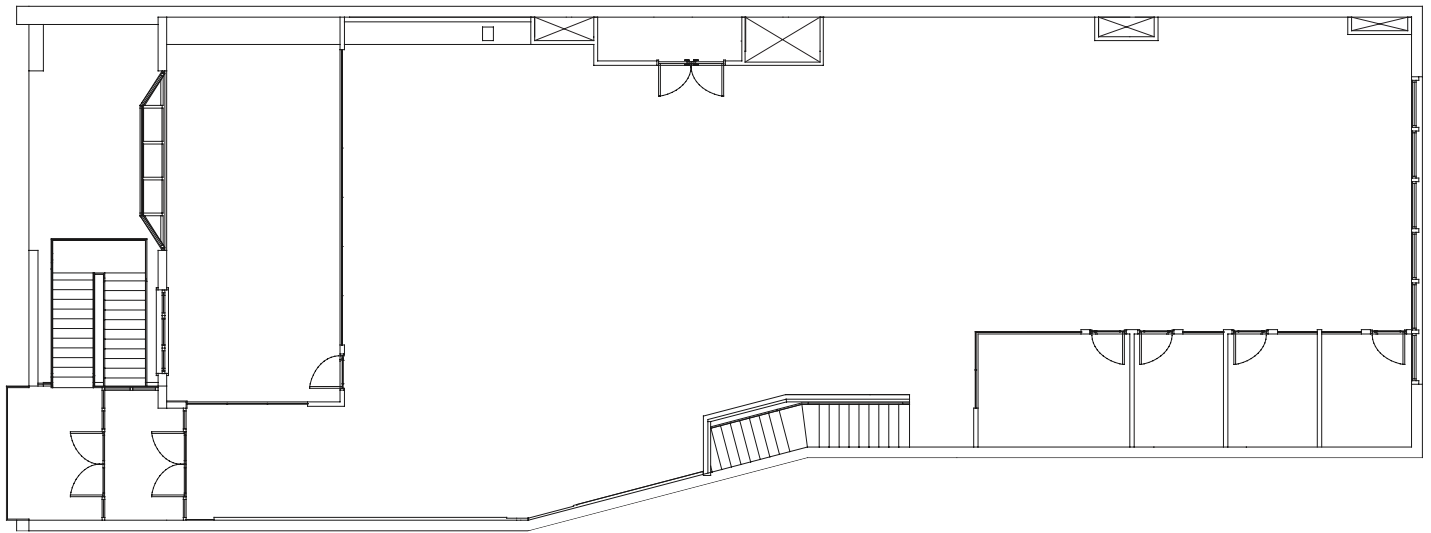

2010 14th Street

BOULDER, CO 80302

Suite 200W | 5,224 RSF

For more information, contact:

Don Misner
Senior Managing Director
t 303-882-5730
don.misner@nmrk.com

Joe Heath
Senior Managing Director
t 303-960-5525
joe.heath@nmrk.com

nmrk.com

NEWMARK

ALTUS