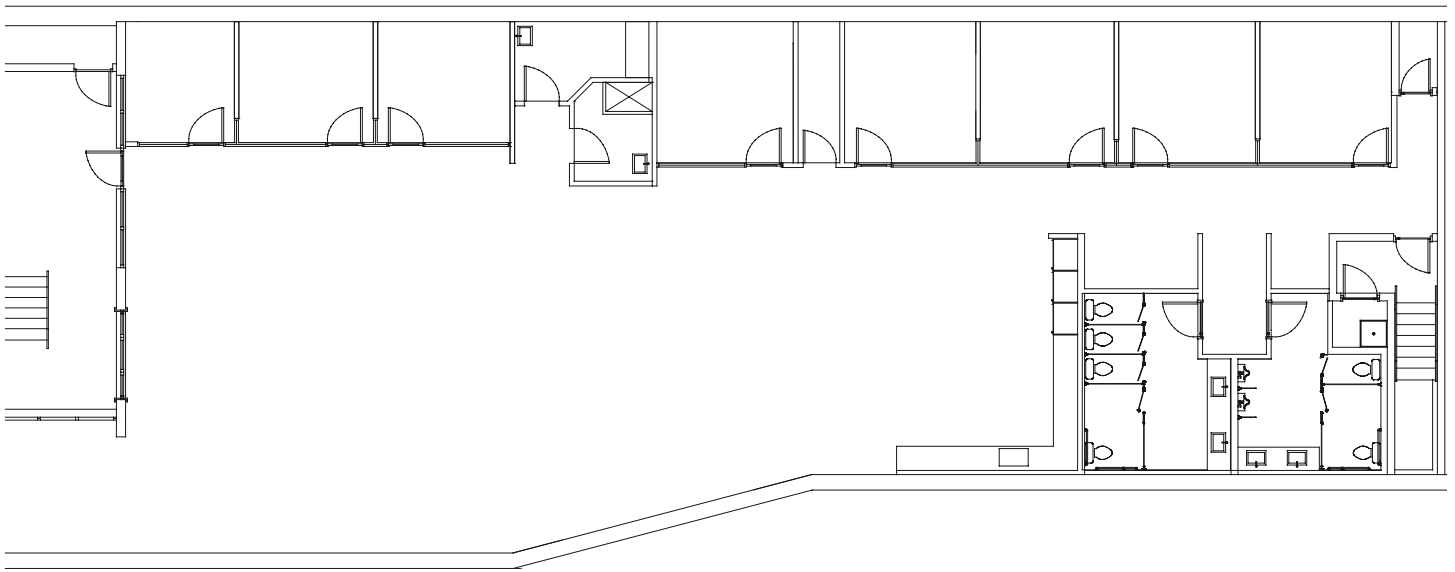

2010 14th Street

BOULDER, CO 80302

Suite 10W | 5,933 RSF

For more information, contact:

Don Misner
Senior Managing Director
t 303-882-5730
don.misner@nmrk.com

Joe Heath
Senior Managing Director
t 303-960-5525
joe.heath@nmrk.com

nmrk.com

NEWMARK

ALTUS