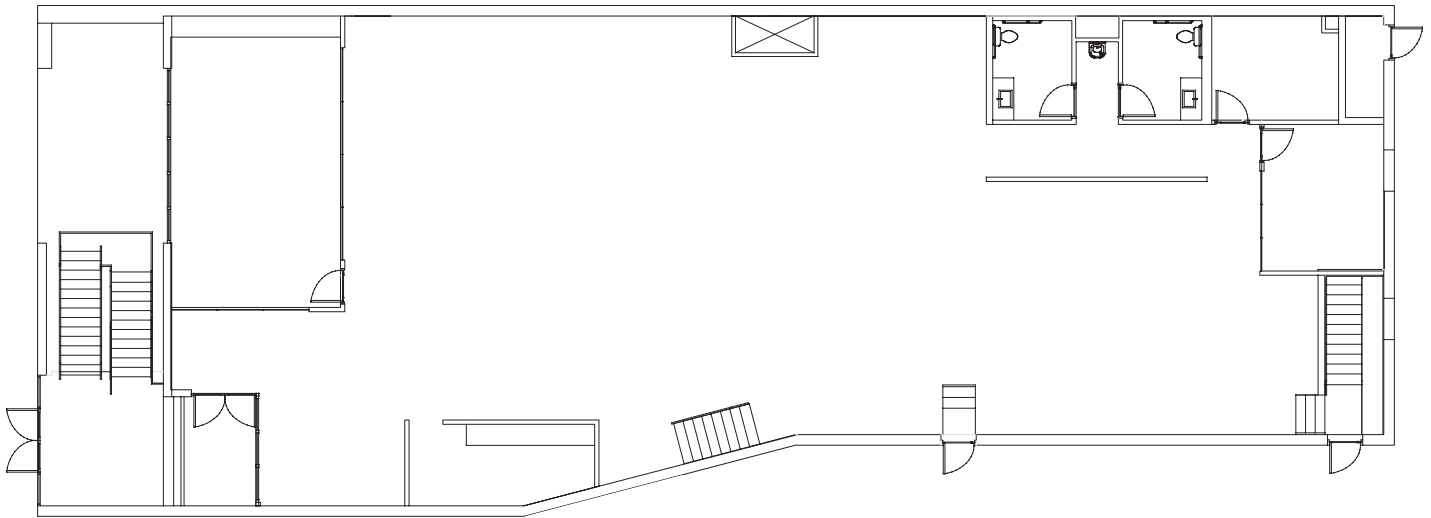

2010 14th Street

BOULDER, CO 80302

Suite 100W | 5,602 RSF

For more information, contact:

Don Misner
Senior Managing Director
t 303-882-5730
don.misner@nmrk.com

Joe Heath
Senior Managing Director
t 303-960-5525
joe.heath@nmrk.com

nmrk.com

NEWMARK