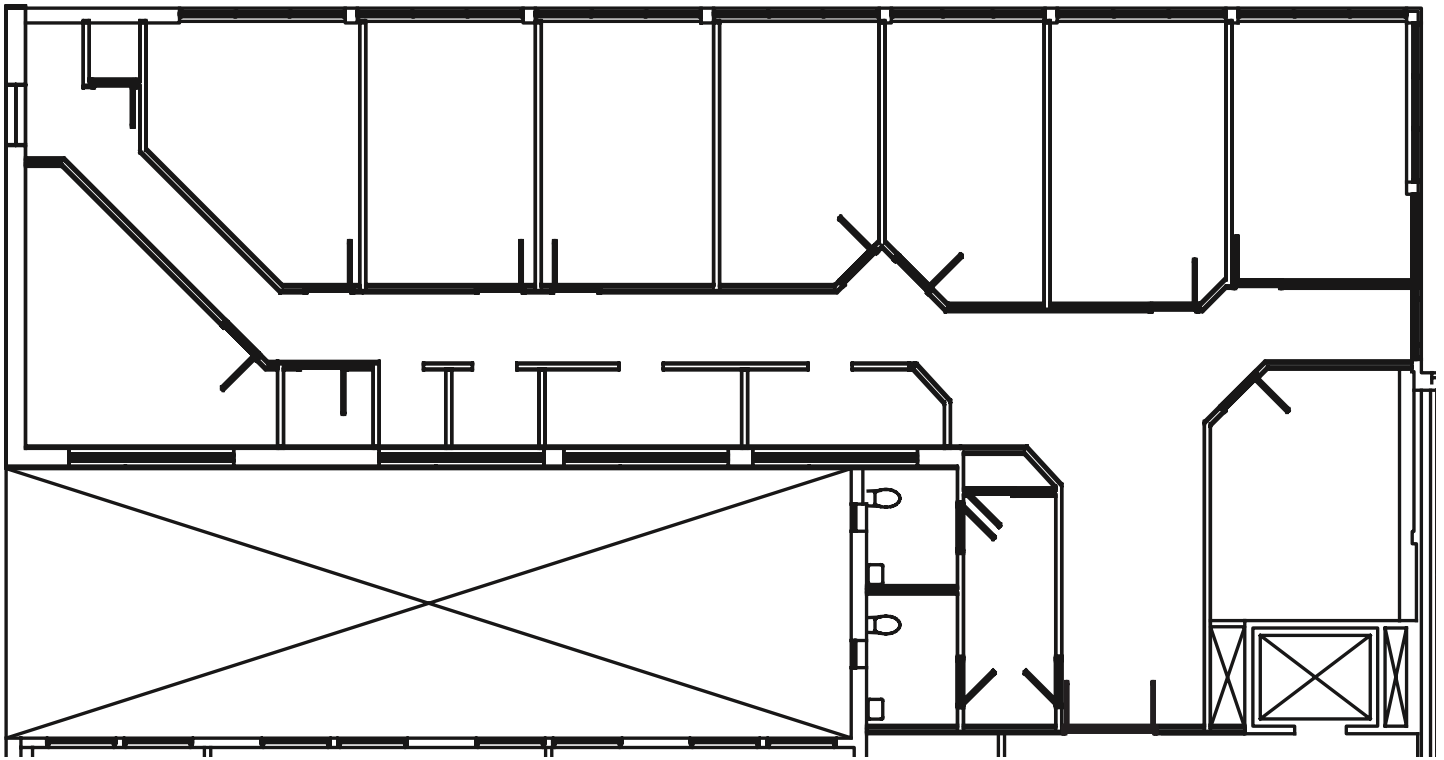

1738 Pearl Street

BOULDER, CO 80302

Suite 310 | 3,931 RSF

For more information, contact:

Don Misner

Senior Managing Director
t 303-882-5730
don.misner@nrmk.com

Joe Heath

Senior Managing Director
t 303-960-5525
joe.heath@nrmk.com

nrmk.com

NEWMARK