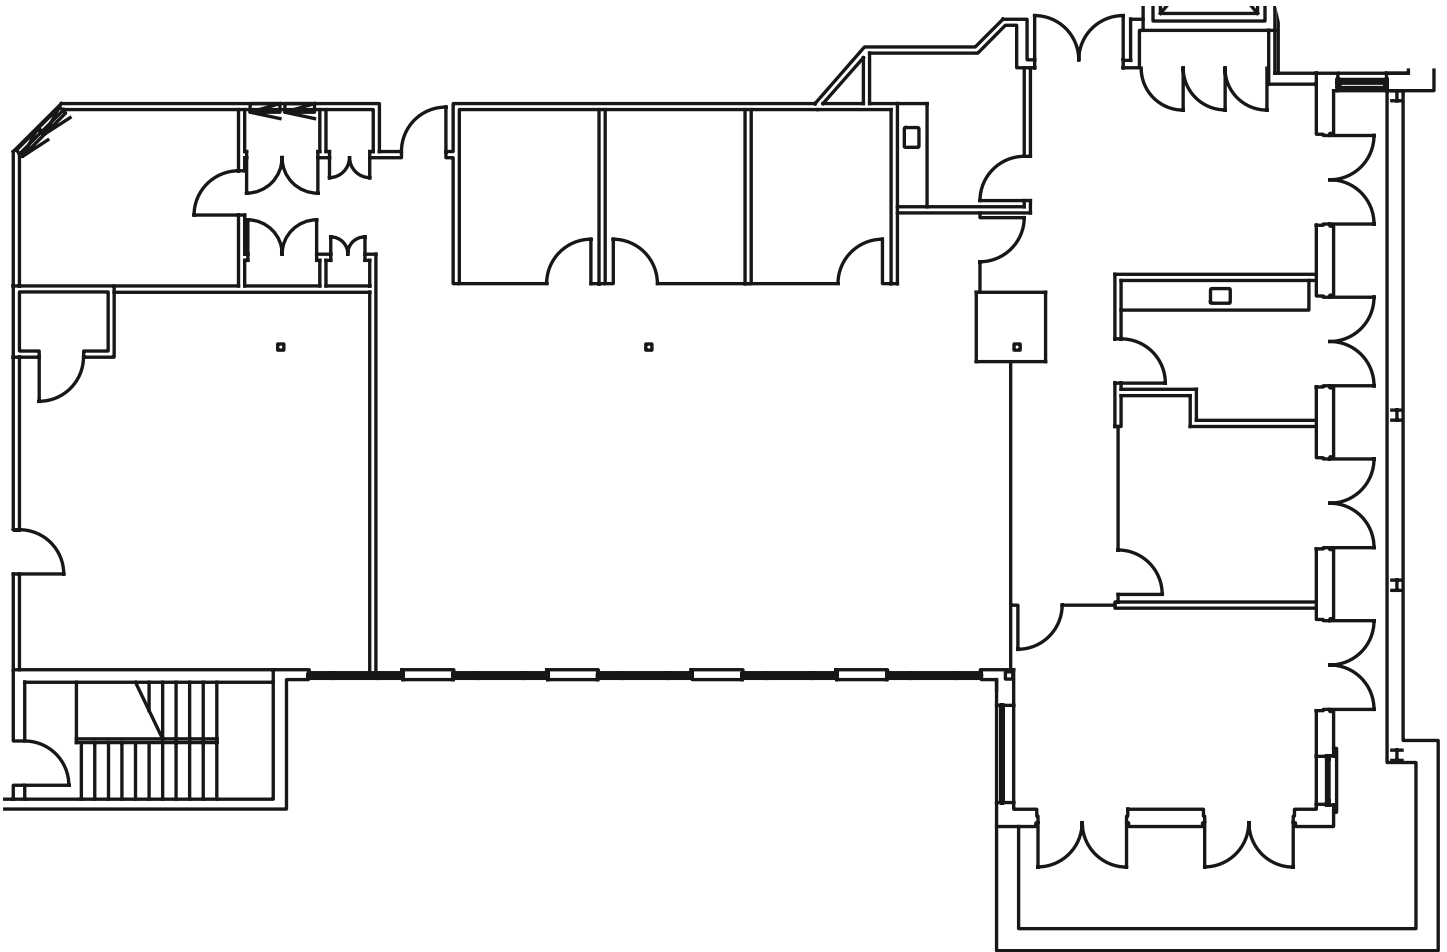

1738 Pearl Street

BOULDER, CO 80302

Suite 301 | 4,801 RSF

For more information, contact:

Don Misner
Senior Managing Director
t 303-882-5730
don.misner@nrmk.com

Joe Heath
Senior Managing Director
t 303-960-5525
joe.heath@nrmk.com

nrmk.com

NEWMARK

ALTUS