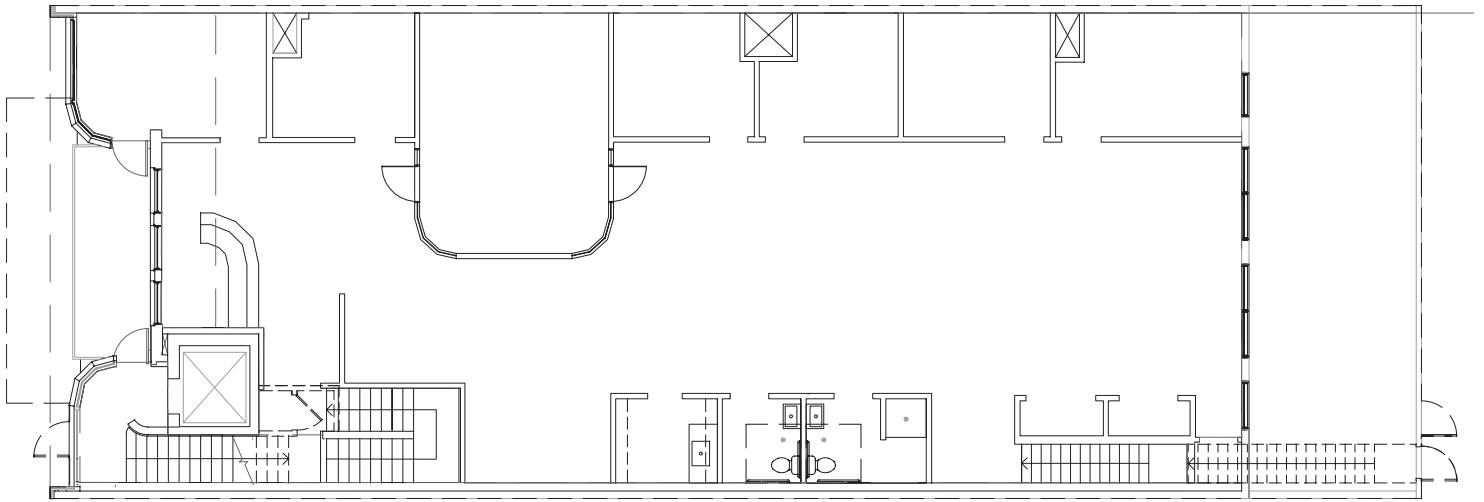

1617 Pearl Street

BOULDER, CO 80302

Suite 200 | 4,518 RSF

For more information, contact:

Don Misner
Senior Managing Director
t 303-882-5730
don.misner@nmrk.com

Joe Heath
Senior Managing Director
t 303-960-5525
joe.heath@nmrk.com

nmrk.com

NEWMARK