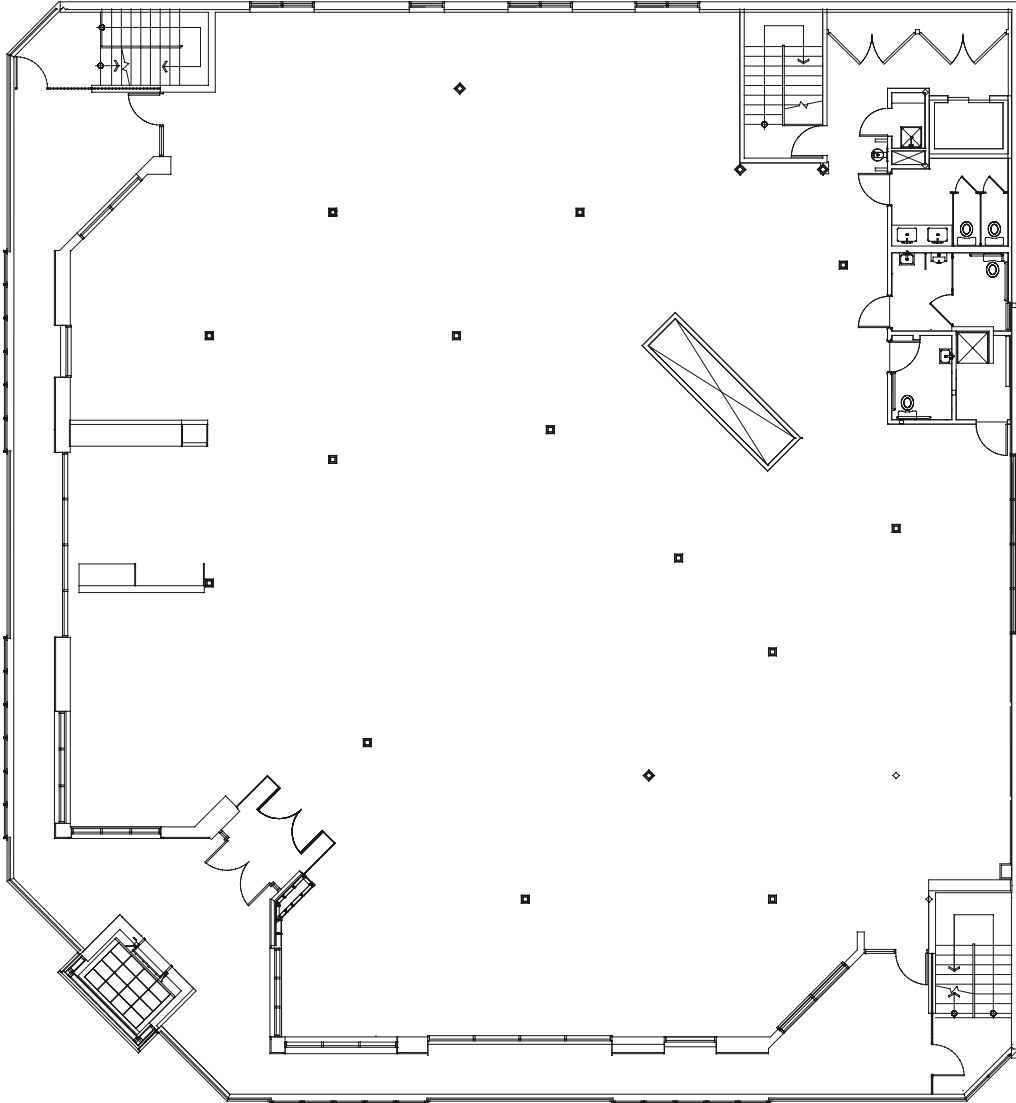

Crystal Building
1401-1421 Pearl Street
BOULDER, CO 80302

Suite 300 | 9,044 RSF

For more information, contact:

Don Misner
Senior Managing Director
t 303-882-5730
don.misner@nrmk.com

Joe Heath
Senior Managing Director
t 303-960-5525
joe.heath@nrmk.com

nrmk.com

NEWMARK