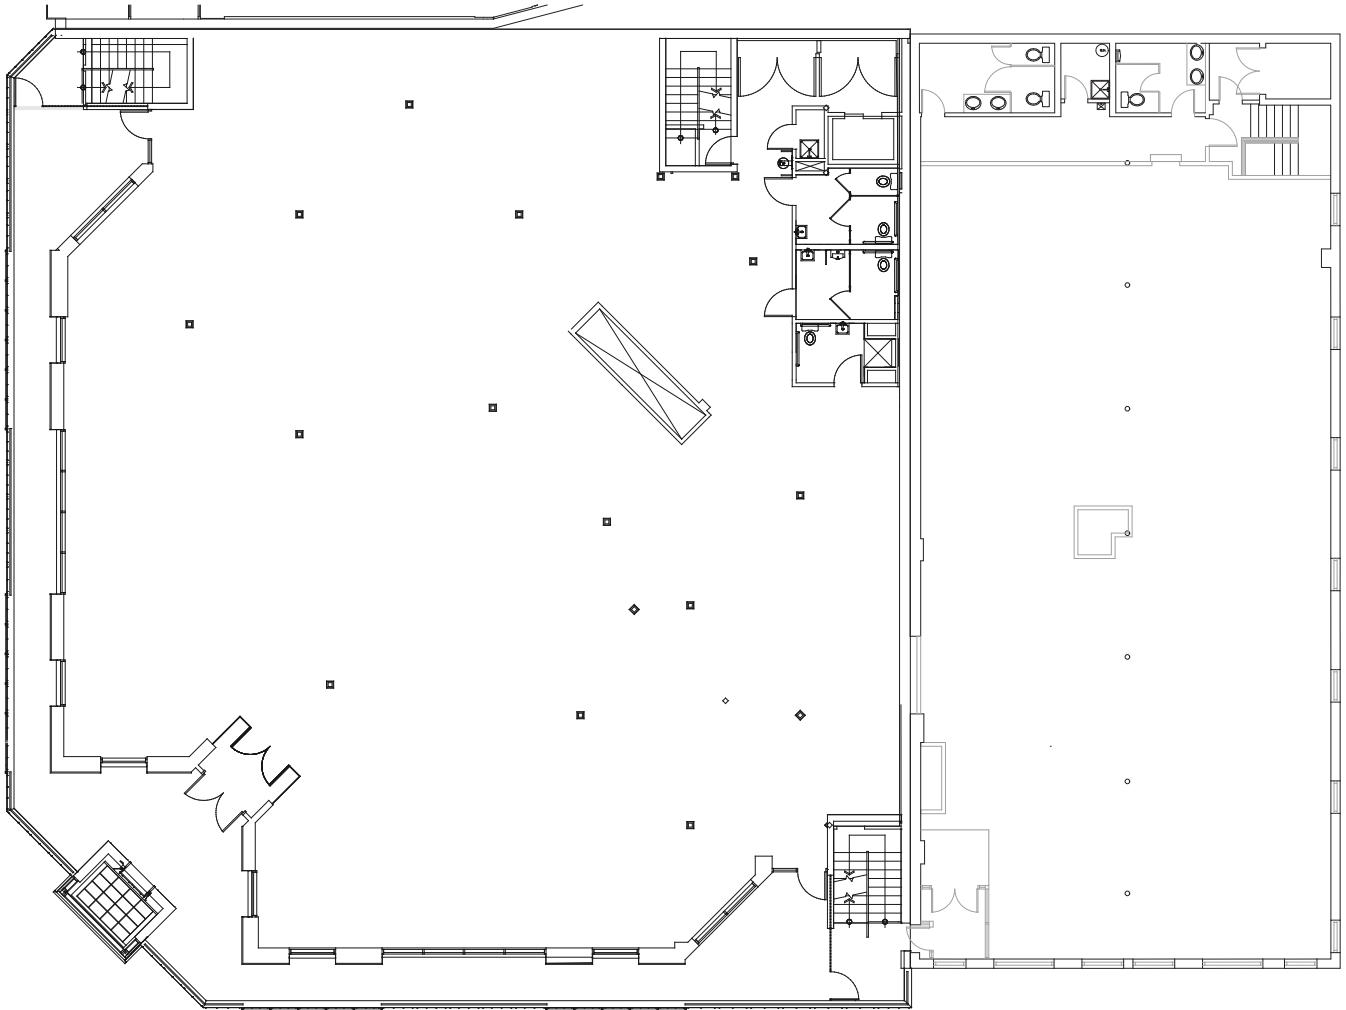

Crystal Building
1401-1421 Pearl Street
BOULDER, CO 80302

Suite 200 | 15,405 RSF

For more information, contact:

Don Misner
Senior Managing Director
t 303-882-5730
don.misner@nrmk.com

Joe Heath
Senior Managing Director
t 303-960-5525
joe.heath@nrmk.com

nrmk.com

NEWMARK