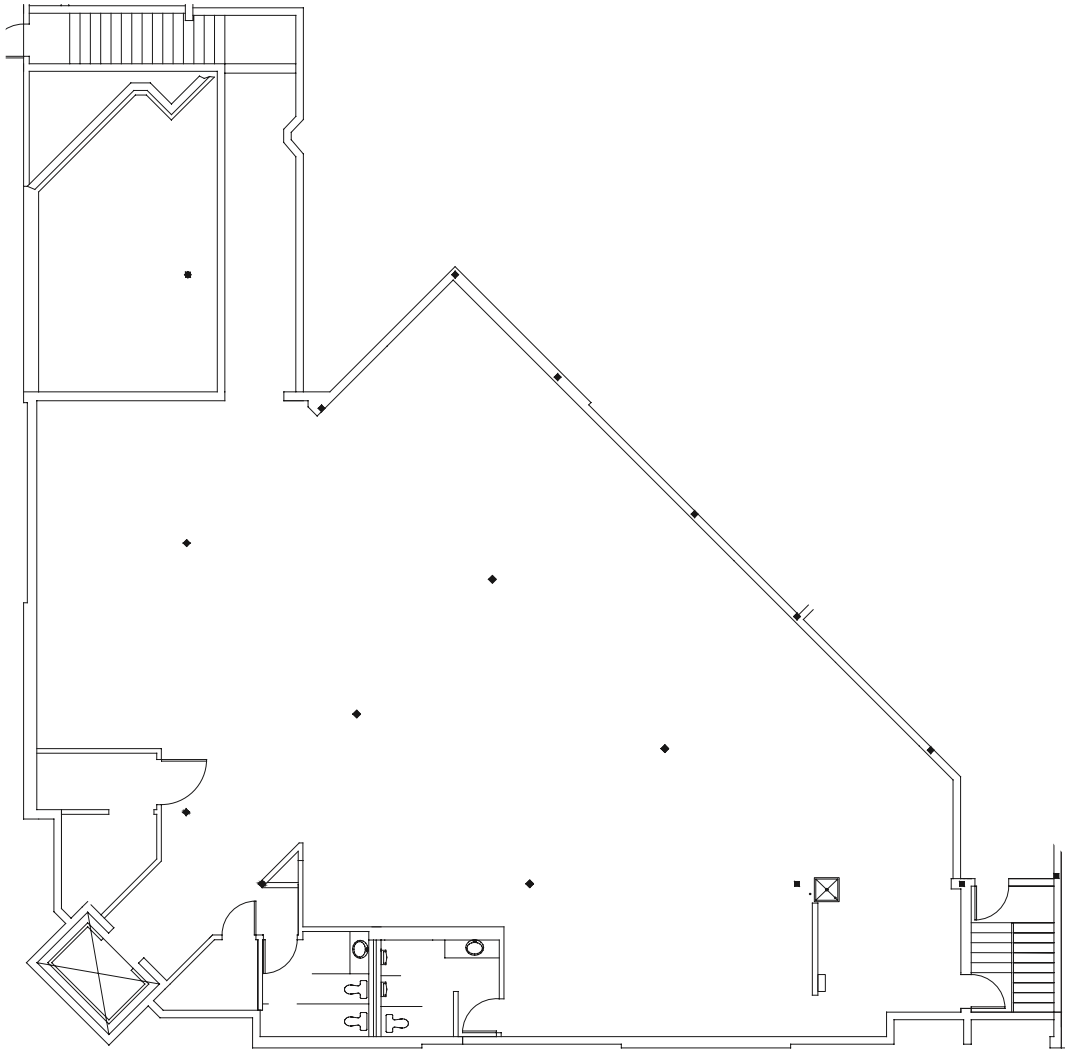

Crystal Building
1401-1421 Pearl Street
BOULDER, CO 80302

Suite 10 | 4,535 RSF

For more information, contact:

Don Misner
Senior Managing Director
t 303-882-5730
don.misner@nrmk.com

Joe Heath
Senior Managing Director
t 303-960-5525
joe.heath@nrmk.com

nrmk.com

NEWMARK